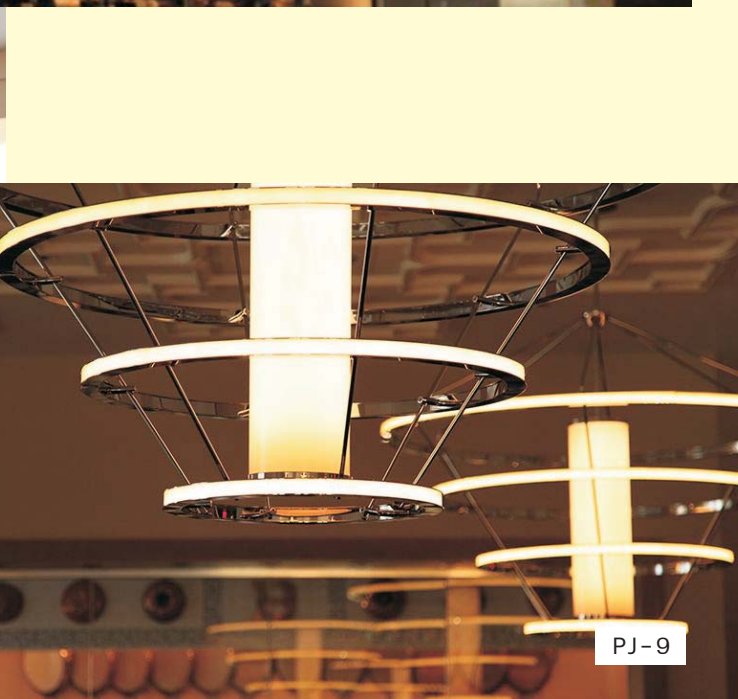

T607-2

Hospitality

Product Showcase

- **Light Fixtures**
- **Security Wall Mounts for LCD TVs**
- **Universal Remote Controls**
- **Innovative Product Development**
- **Fast, Proven Supply Network**

Synergy Global Supply is a diversified supply company that's the driving force behind practical, innovative and competitive products, created using the latest technologies.