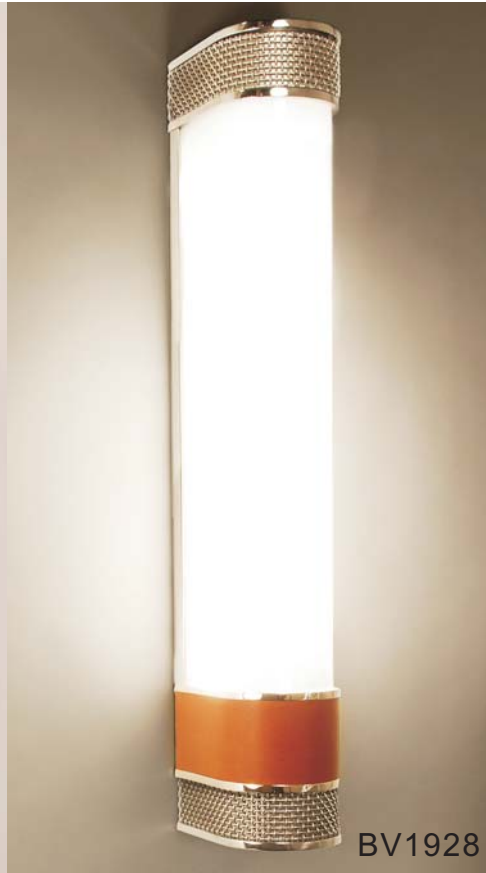

BV1927

BV1928