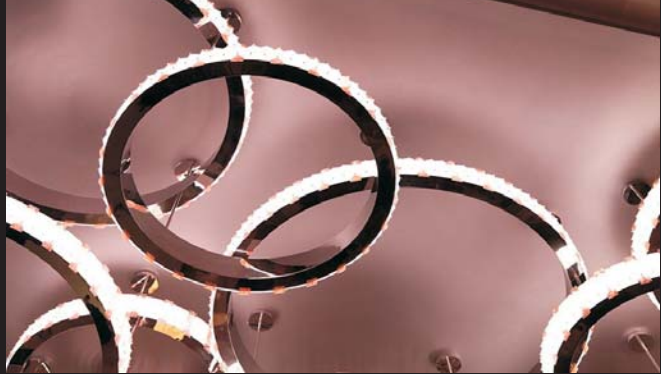

T607-2

Hospitality

Product Showcase

- **Light Fixtures**
- **Security Wall Mounts for LCD TVs**
- **Universal Remote Controls**
- **Innovative Product Development**
- **Fast, Proven Supply Network**

Synergy Global Supply is a diversified supply company that's the driving force behind practical, innovative and competitive products, created using the latest technologies.