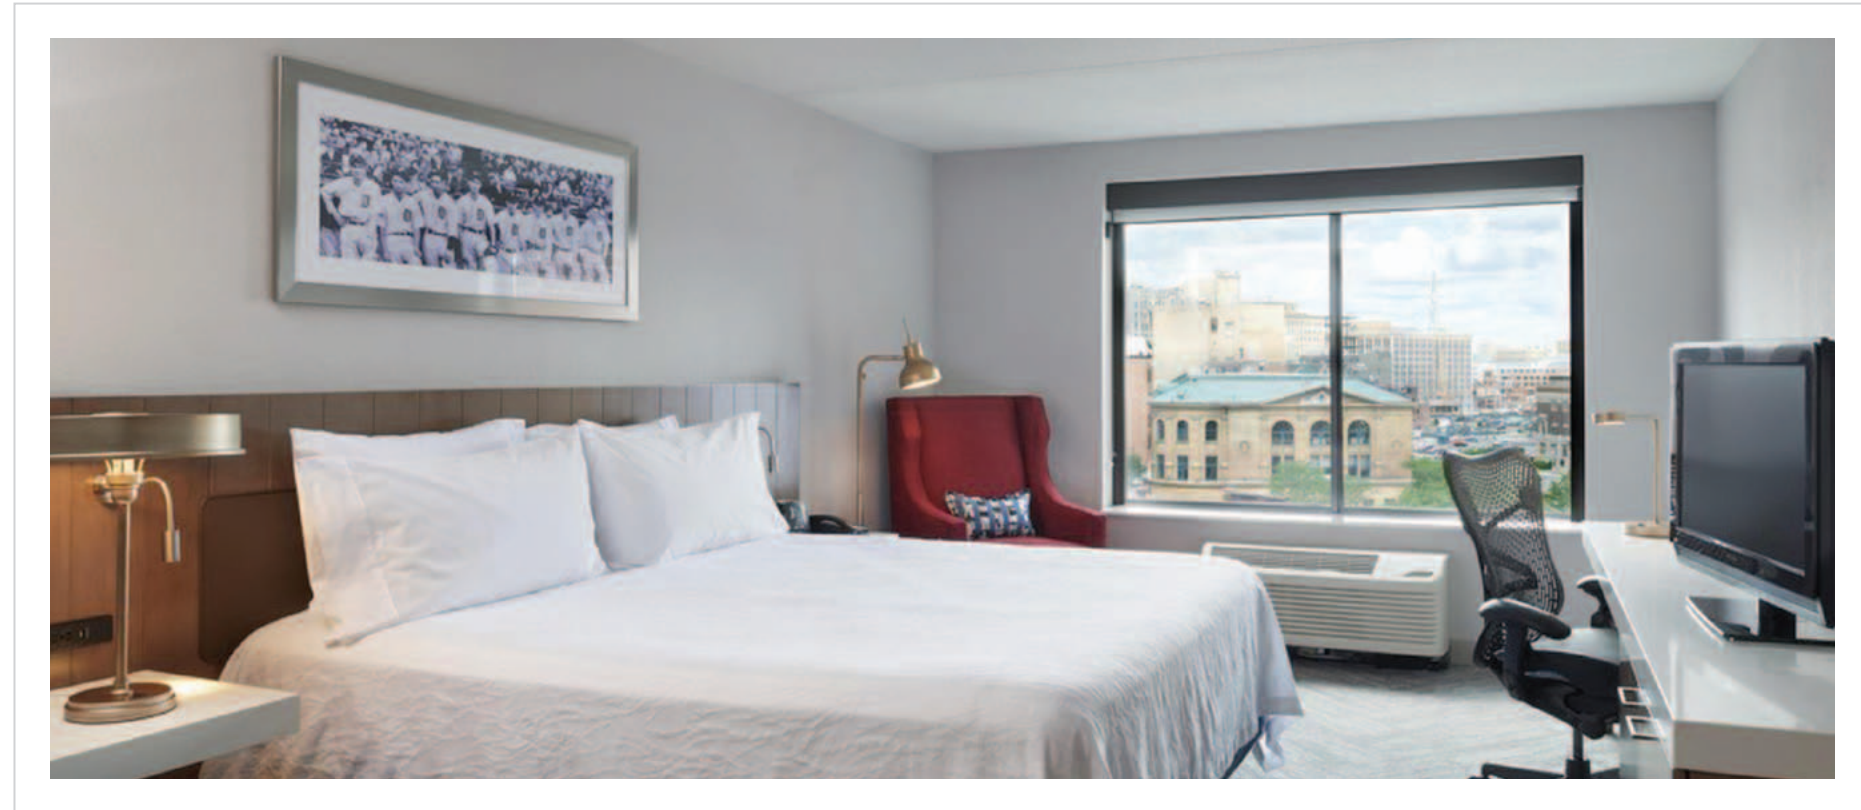

Hilton Garden Inn
Detroit, MI
Design Firm: Level 3 Design Group
Purchasing Firm: Diamond Interiors LA

Location / Type of Lighting:
Guestroom:
- Headboard Reading Lamp
- Headboard Sconce
- Entry Light
- Floor Lamp
- Desk Lamp
- Nightstand Lamp
Completion:
May 2017