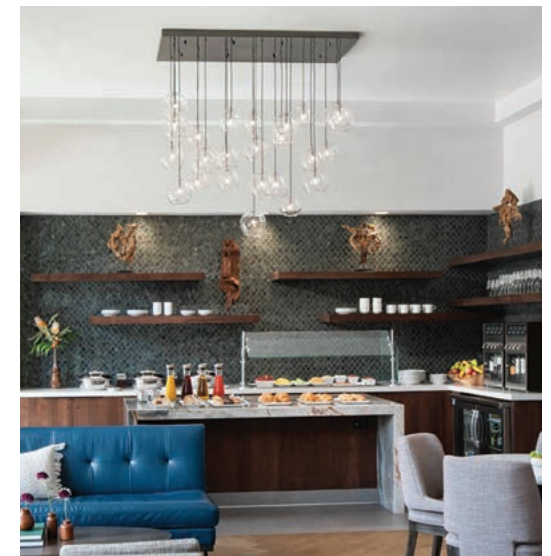

Seattle Marriot Redmond

Redmond, WA

Design Firm: Paradigm Design Group

Purchasing Firm: Martin Stringfellow

Location / Type of Lighting:

- Public Space:
- Chandeliers
- Ceiling Pendants
- Wall Sconce
- Floor Lamp

Completion:
2019