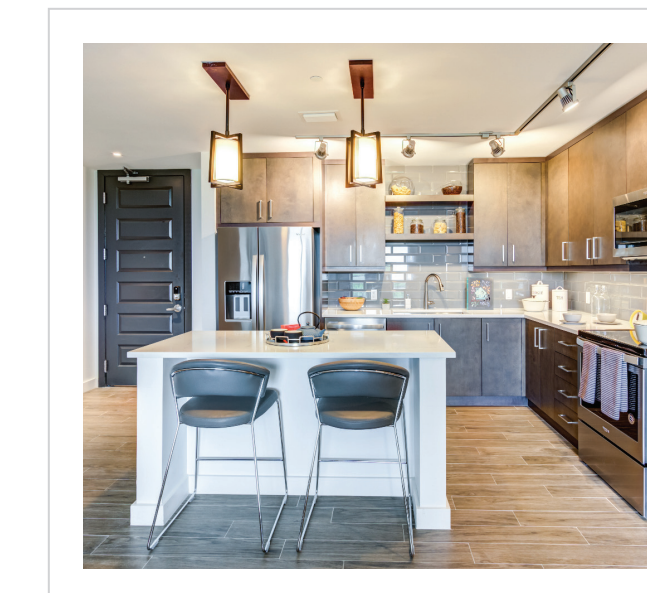

Thesis Hotel and Residences
Coral Gables, FL

Design Firm: Gensler

Purchasing Firm: Jaguar Hospitality

Location / Type of Lighting:

1. Public Space:
2. Exterior Wall Sconce
   - Exterior Pendant
   - Bar Pendant
   - Registration Pendant
   - Pre-function Chandelier
   - Pre-function Wall Sconce
   - Meeting Room Pendant
   - Ballroom Chandelier
   - Ballroom Wall Sconce
   - Restaurant Wall Sconce
3. Guestrooms:
4. Headboard Reading Light
   - Floor Lamp
   - Corridor Wall Sconce
5. Residences:
6. Kitchen Pendant
   - Corridor Pendant
   - Exterior Wall Sconce

Completion:
2020

Concepts brought to light.