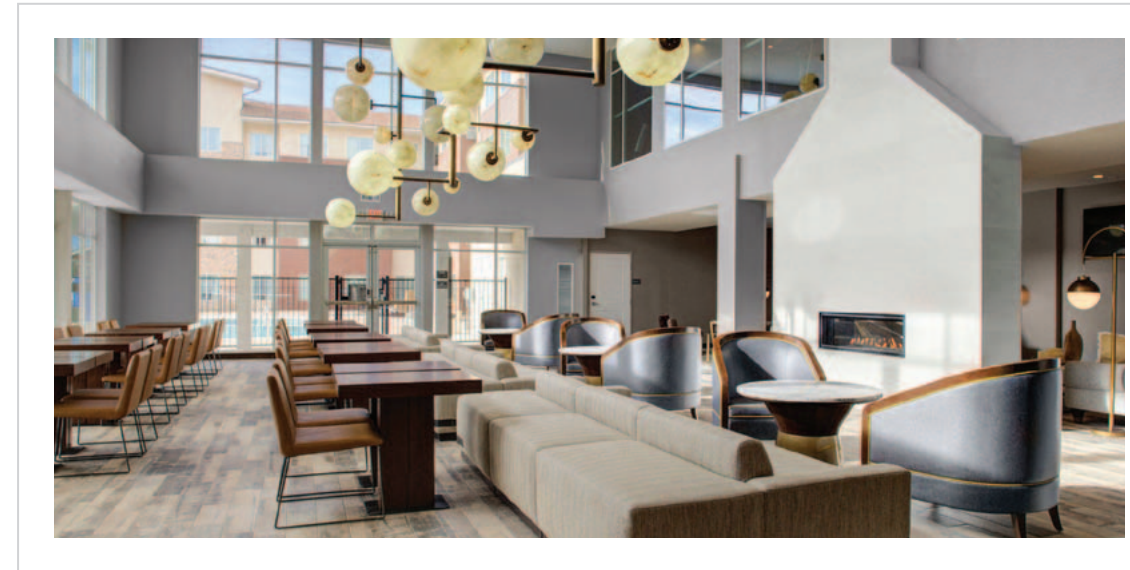

Residence Inn
Broomfield, CO

Design Firm: Studio 11 Design

Purchasing Firm: Marriott International
Design and
Construction Services

Location / Type of Lighting:

1. Public Space:
2. Dining/Lounge Chandelier
   - Boardroom Chandelier
   - Bar Pendant
   - Buffet Pendant
   - Corridor / Elevator Wall Sconce
   - Prefunction Floor Lamp
   - Bar Floor Lamp
   - Library Floor Lamp
   - Theater Wall Sconce

Completion:
November 2017