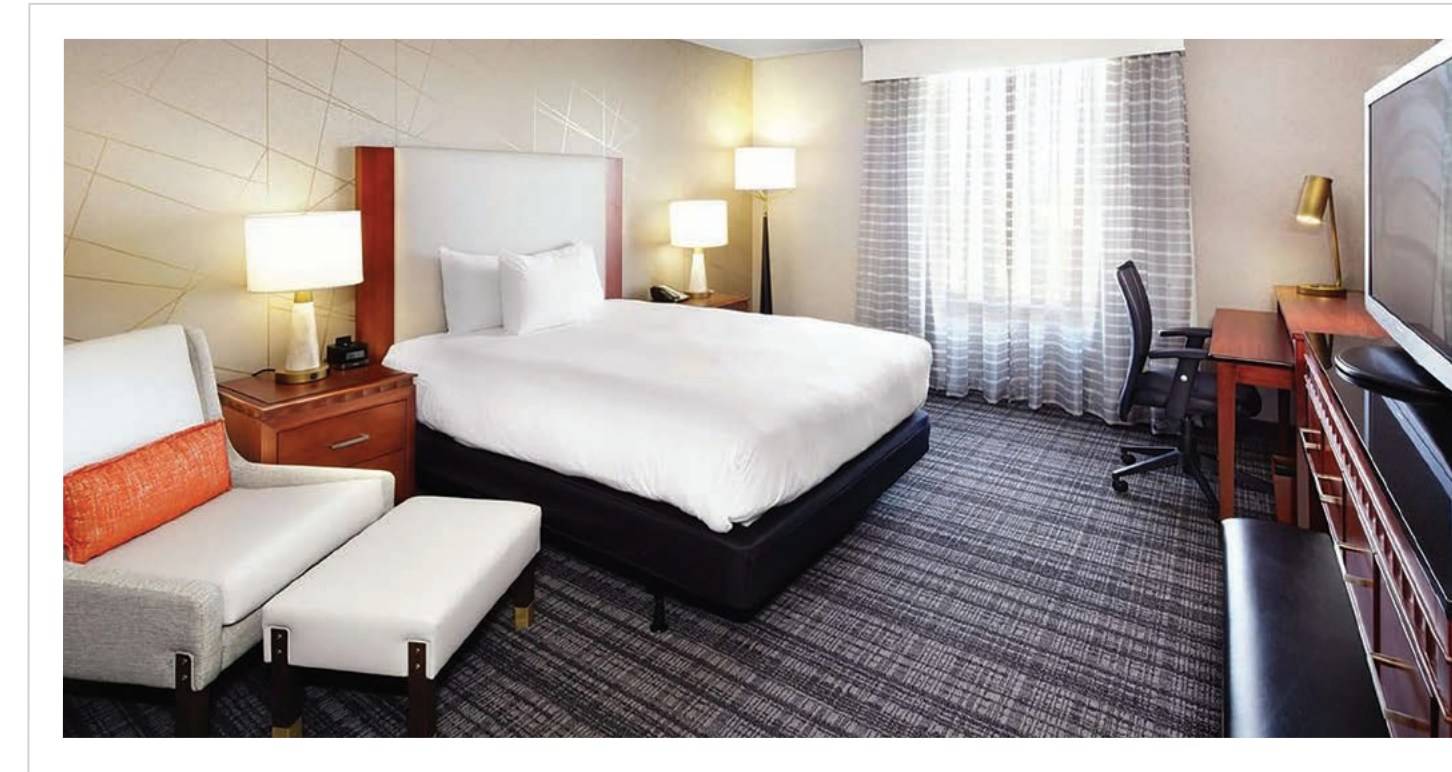

Marriott M Lounge

La Jolla, CA

Design Firm: Studio 11 Design

Purchasing Firm: Martin Stringfellow

Location / Type of Lighting:

- Public Space:
- Ceiling Pendants

Completion:  
2018

Doubletree Galleria