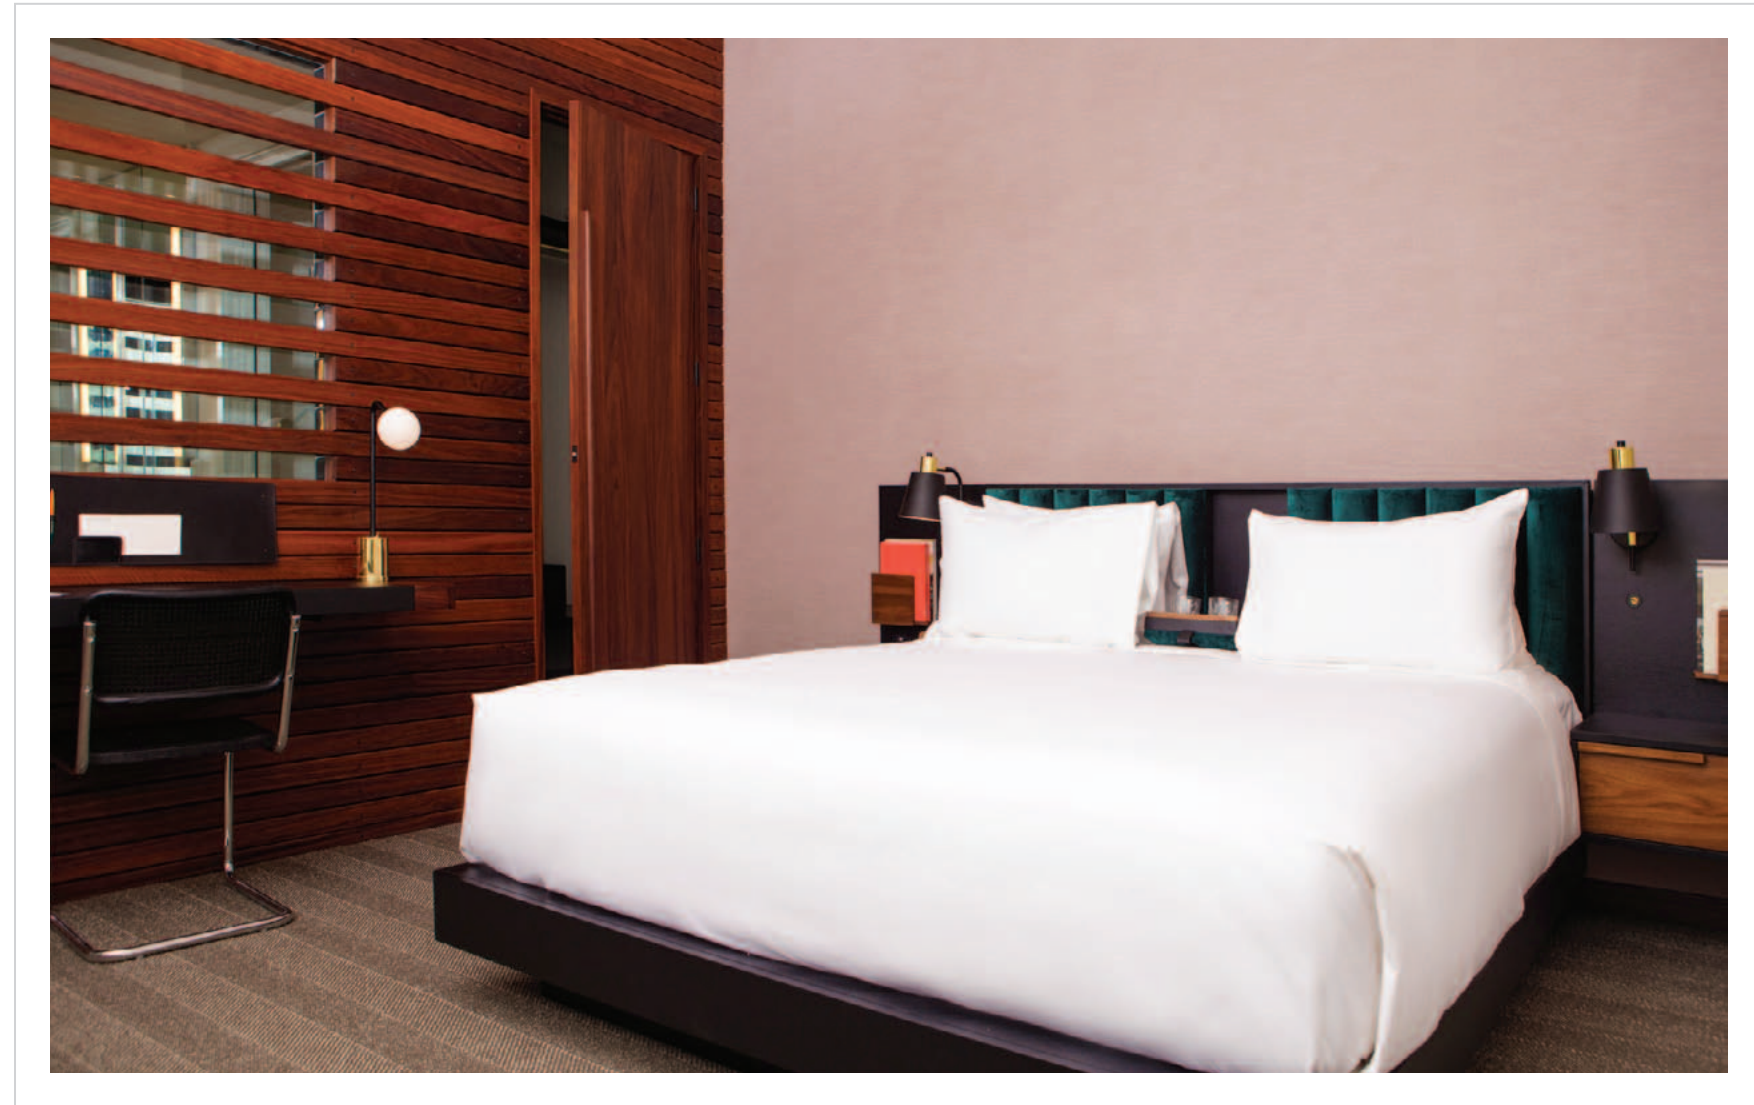

Fairlane Hotel
Nashville, TN

Design Firm: Reunion Goods & Services

Purchasing Firm: Canoe Hospitality

Location / Type of Lighting:

1. Guestroom:
2. Bathroom Vanity Sconce
   - Ceiling Pendant
   - Floor Lamp
   - Desk Lamp
   - Headboard Sconce

Completion:
June 2017