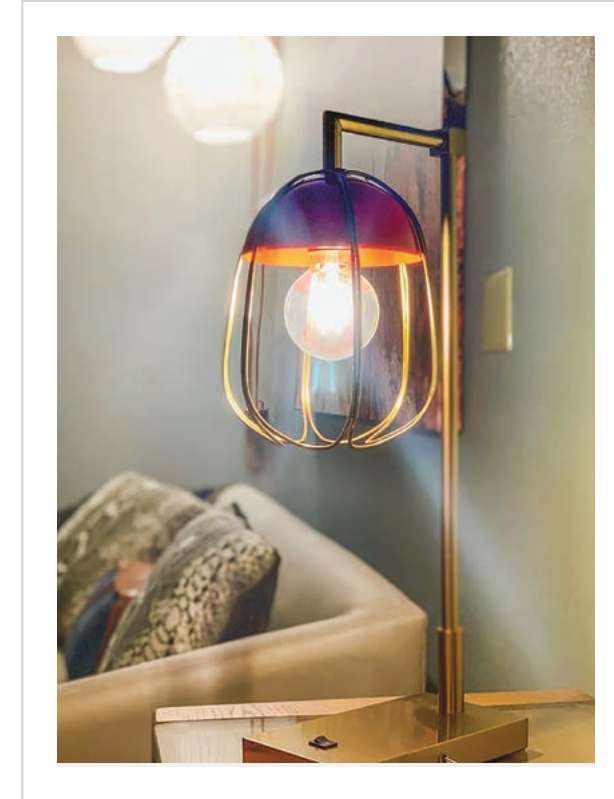

Ascend Hotel
Tempe, AZ
Design Firm: Studio 11 Design
Purchasing Firm: Summa International

Location / Type of Lighting:
Guest Room:
- Nightstand Lamps
- Vanity Lights
Completion:
2018