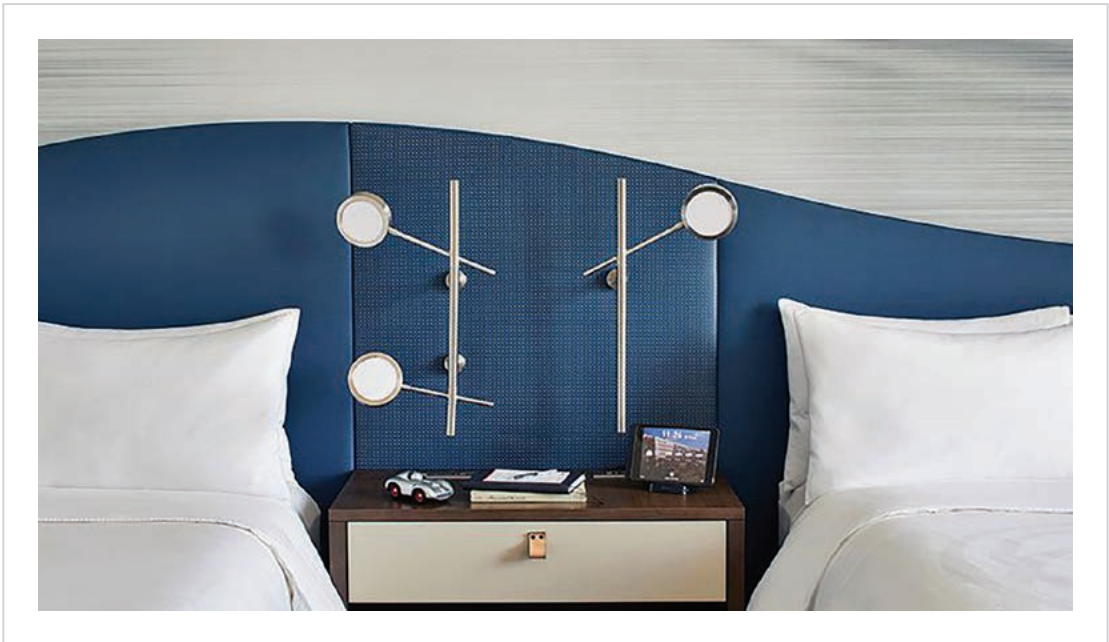

Marriott Autograph Collection

Daytona, FL

Design Firm: Studio 11 Design

Purchasing Firm: Marriott Global Design Procurement

Location / Type of Lighting:

- Guest Room:
  - Headboard Sconce
  - Desk Lamp
  - Floor Lamp

Completion:
2019