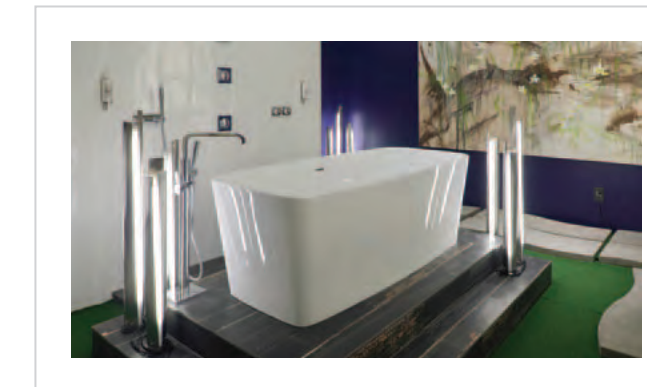

Wellness Luxury Bathroom

HI Connect Design 2016

Design Firm: Aspen Leaf Interiors

Purchasing Firm: Aspen Leaf Interiors

Location / Type of Lighting:

Luxury Bathroom:

- Concrete Pendants
- Decorative Pillar Fixtures
- Vanity Wall Sconces
- Globe Chandelier

Completion:

March 2016