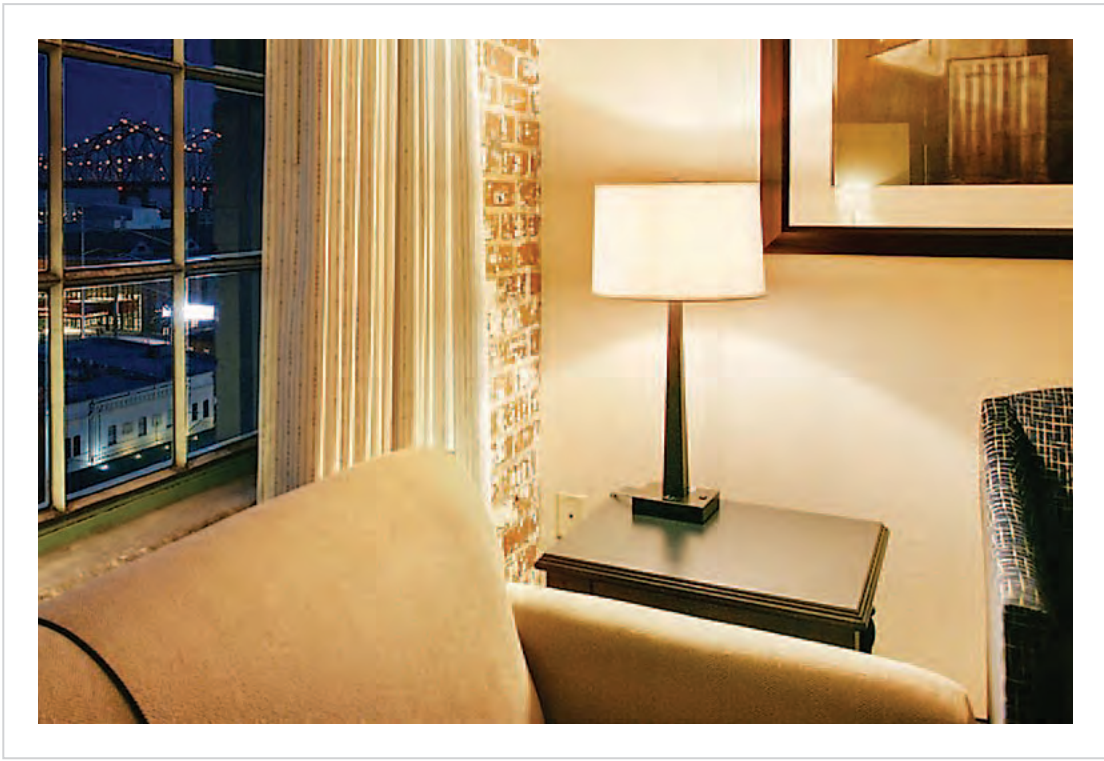

Completion:  
June 2017

Concepts brought to light.

Hilton Garden Inn  
 Detroit, MI  
 Design Firm: Level 3 Design Group  
 Purchasing Firm: Diamond Interiors LA

Location / Type of Lighting:  
 Guestroom:  
 - Headboard Reading Lamp  
 - Headboard Sconce  
 - Entry Light  
 - Floor Lamp  
 - Desk Lamp  
 - Nightstand Lamp  
 Completion:  
 May 2017