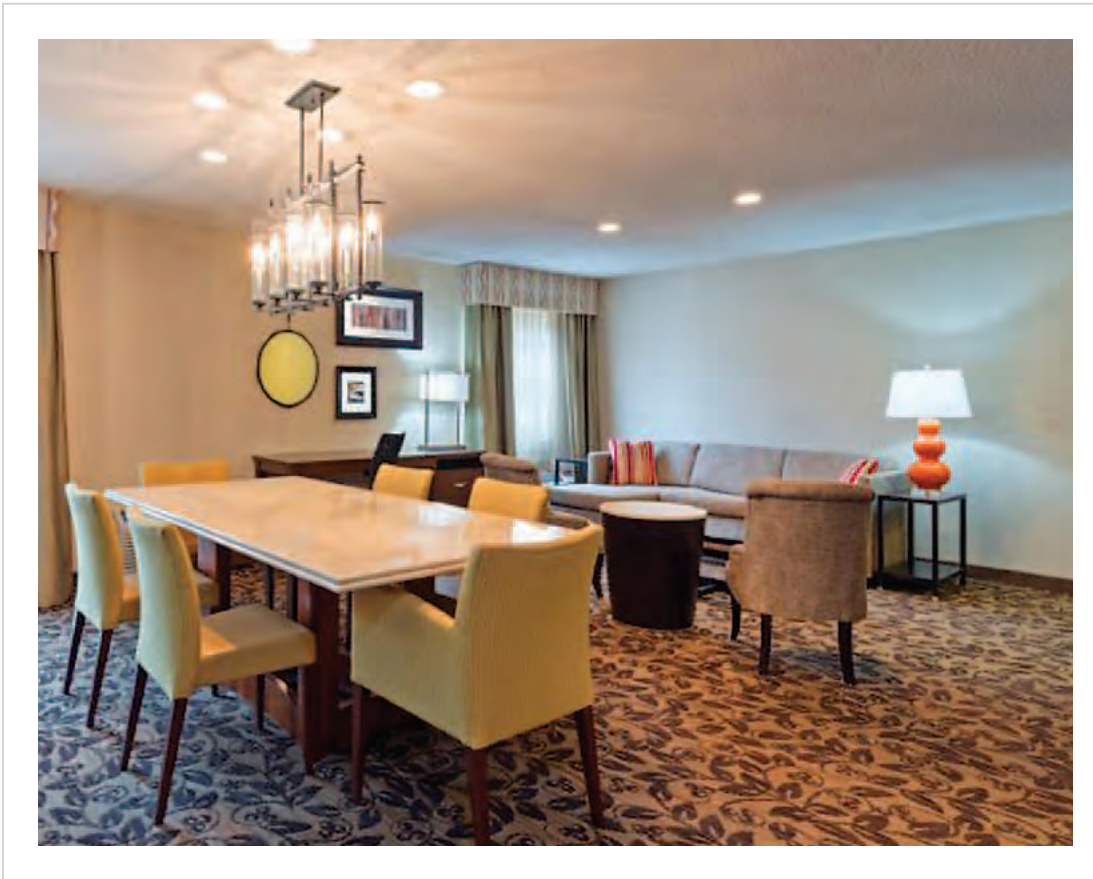

Crowne Plaza

Addison, TX

Design Firm: Studio Partnership

Purchasing Firm: Jaguar Hospitality

Location / Type of Lighting:

1. Guestroom:
2. Flush Mount Entry Light
   - Bathroom Vanity Light
   - Bedroom Nightstand Lamp
   - Floor Lamp
   - Desk Lamp

Completion:

June 2013

Concepts brought to light.