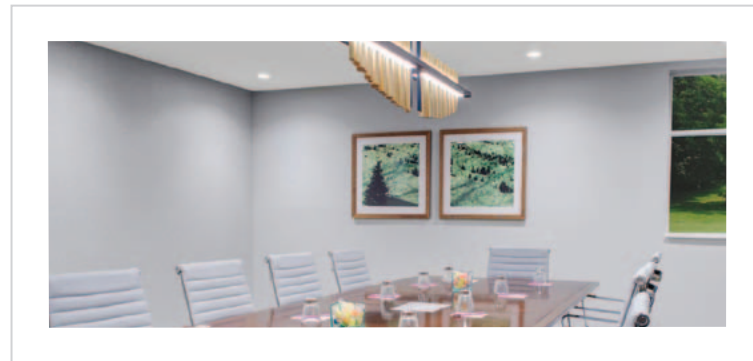

Residence Inn
Broomfield, CO

Design Firm: Studio 11 Design

Purchasing Firm: Marriott International
Design and
Construction Services

Location / Type of Lighting:

1. Public Space:
2. Dining/Lounge Chandelier
   - Boardroom Chandelier
   - Bar Pendant
   - Buffet Pendant
   - Corridor / Elevator Wall Sconce
   - Prefunction Floor Lamp
   - Bar Floor Lamp
   - Library Floor Lamp
   - Theater Wall Sconce

Completion:
November 2017