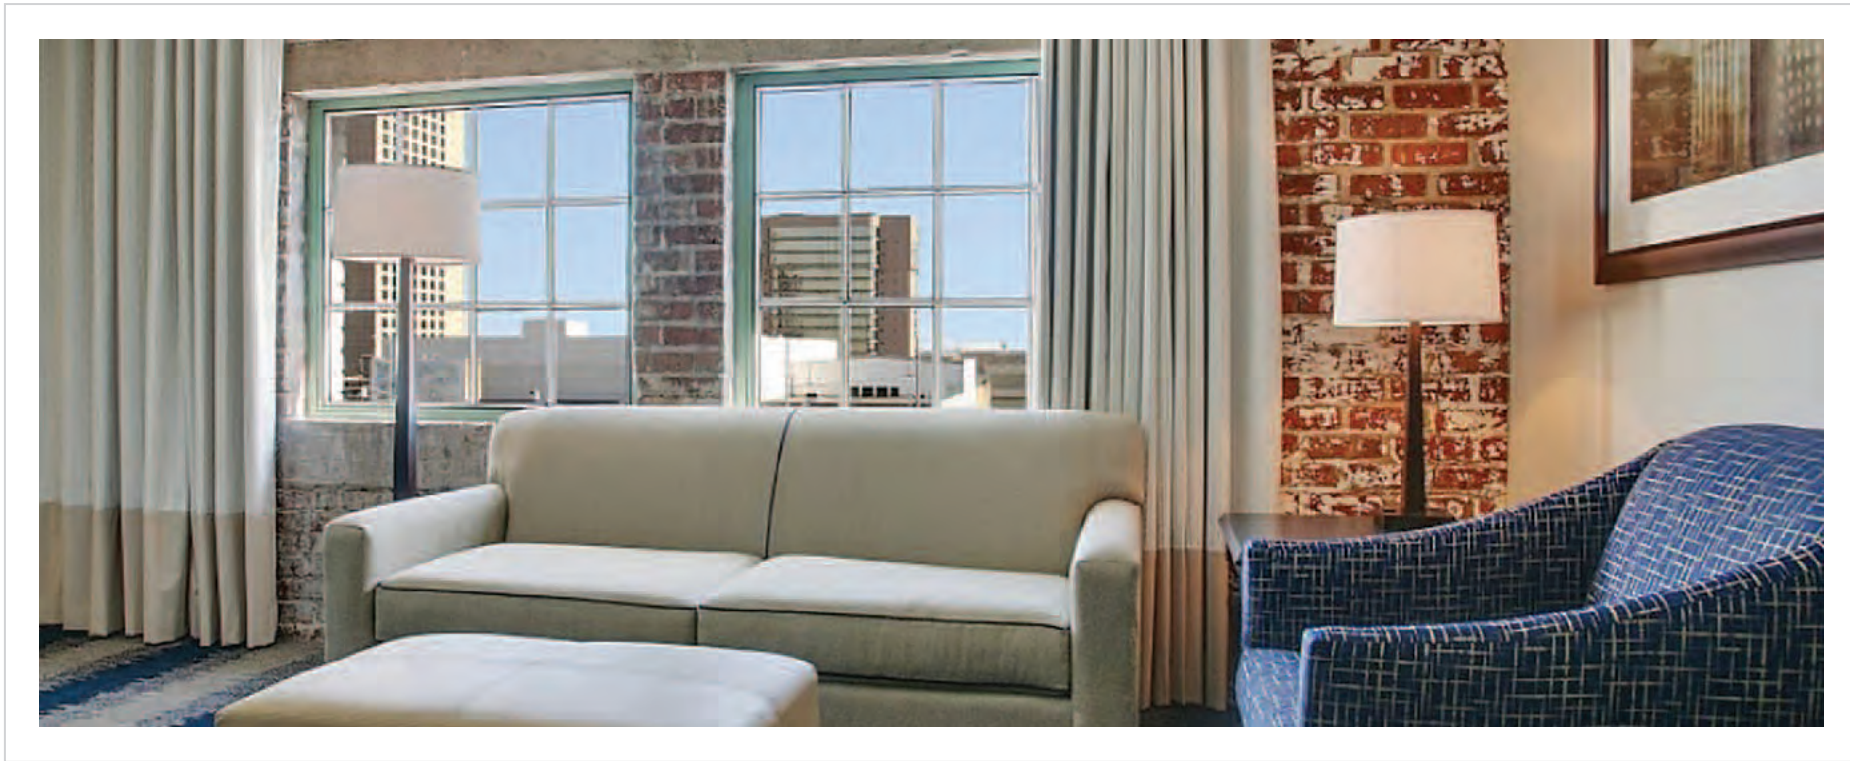

Completion:  
June 2017

Concepts brought to light.

Hilton Garden Inn  
 Detroit, MI  
 Design Firm: Level 3 Design Group  
 Purchasing Firm: Diamond Interiors LA

Location / Type of Lighting:  
 Guestroom:  
 - Headboard Reading Lamp  
 - Headboard Sconce  
 - Entry Light  
 - Floor Lamp  
 - Desk Lamp  
 - Nightstand Lamp  
 Completion:  
 May 2017