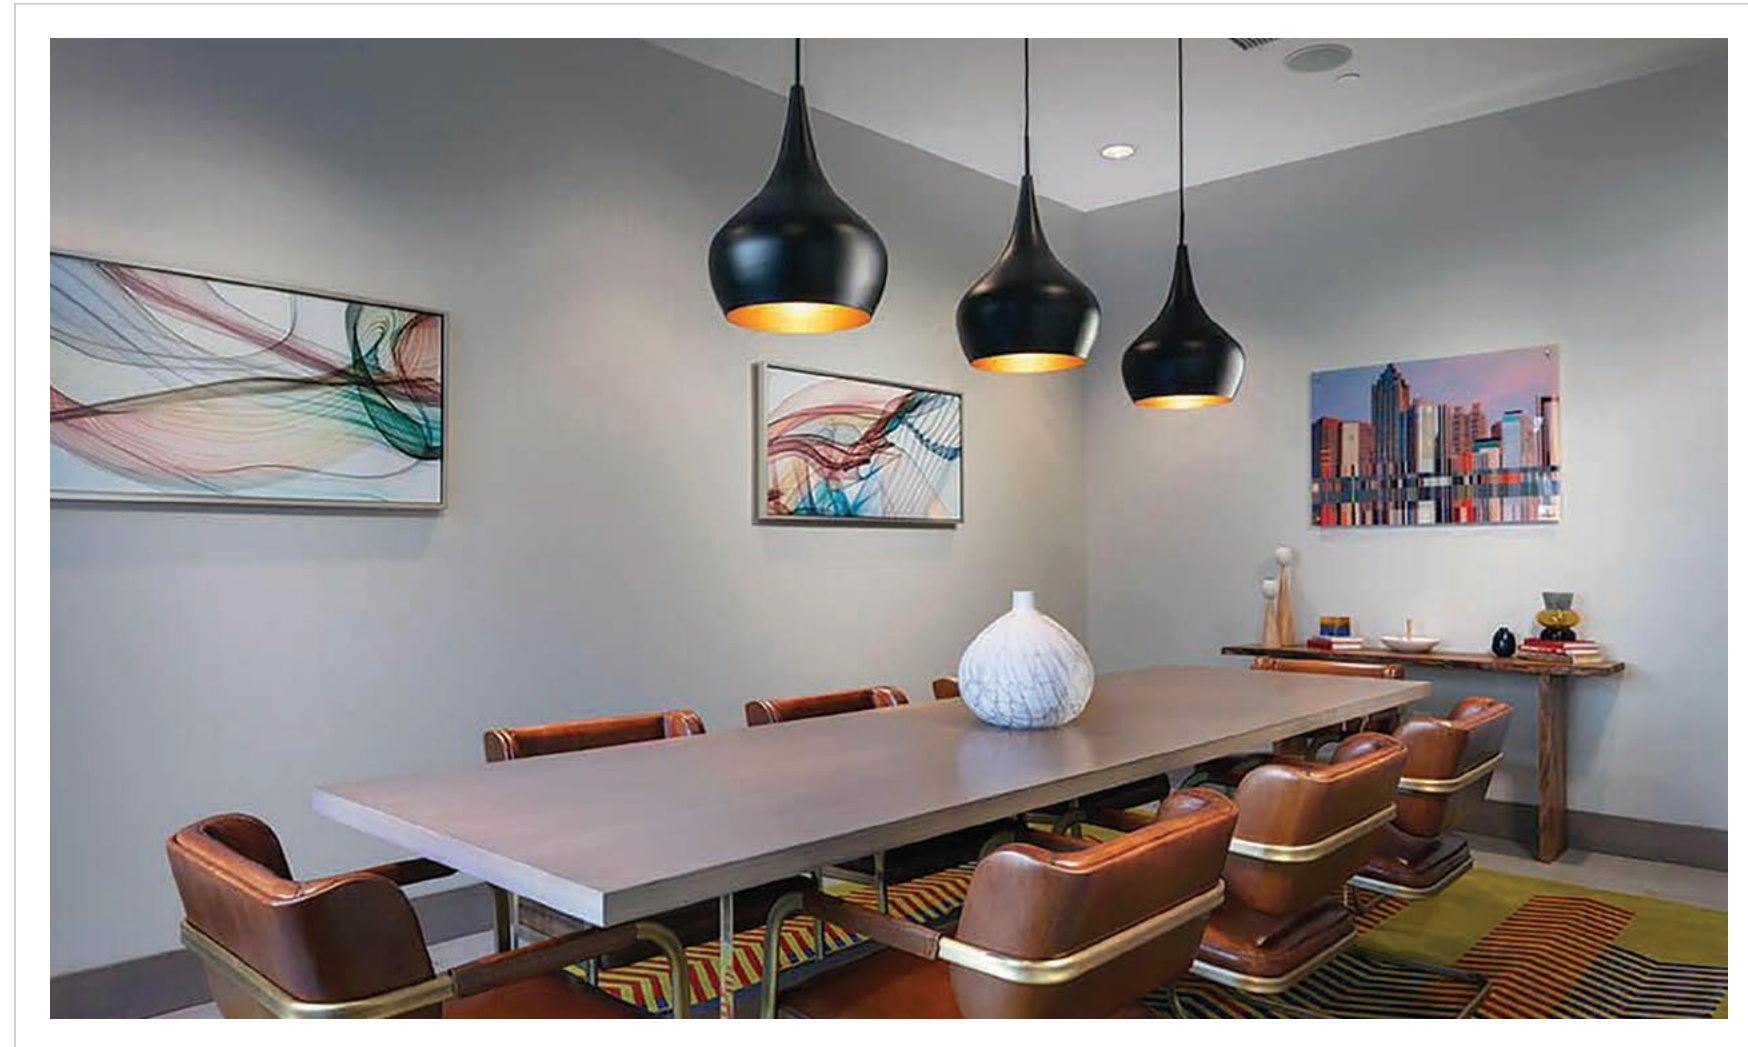

Public Space:

- Table Lamp

Completion:

2019

Fairfield Platform Apartments  
 Atlanta, GA  
 Design Firm: Studio 11 Design  
 Purchasing Firm: Value Lighting

Location / Type of Lighting:  
 Public Space:  
 – Ceiling Pendants  
 Completion:  
 2018