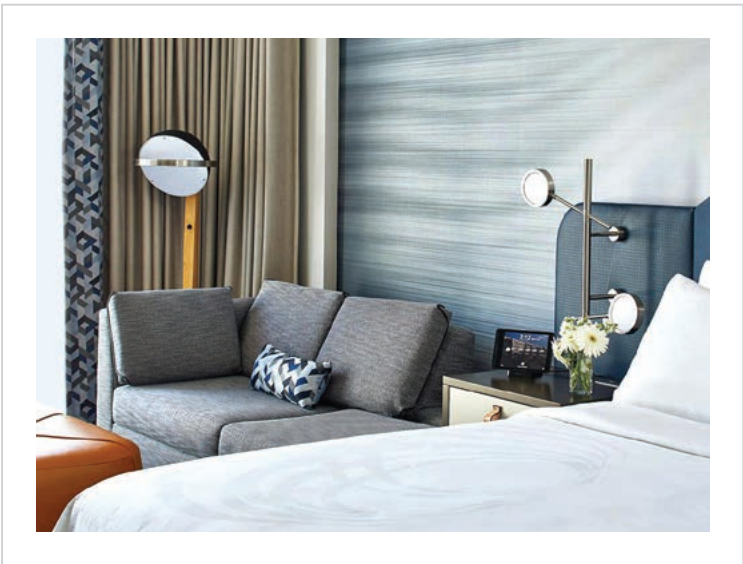

Marriott Autograph Collection

Daytona, FL

Design Firm: Studio 11 Design

Purchasing Firm: Marriott Global Design Procurement

Location / Type of Lighting:

- Guest Room:
  - Headboard Sconce
  - Desk Lamp
  - Floor Lamp

Completion:
2019