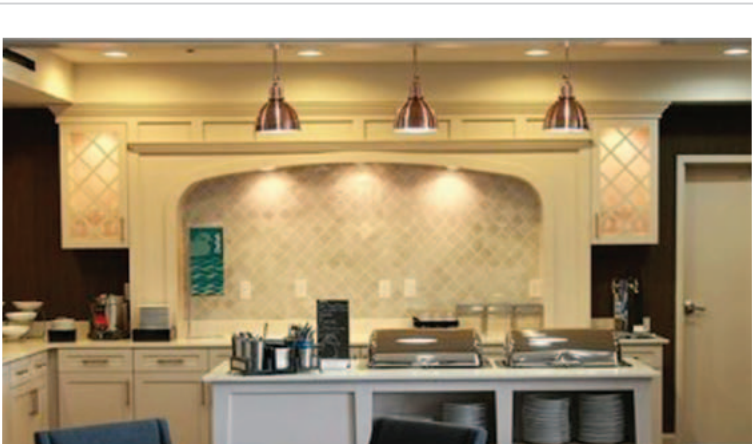

Concepts brought to light.