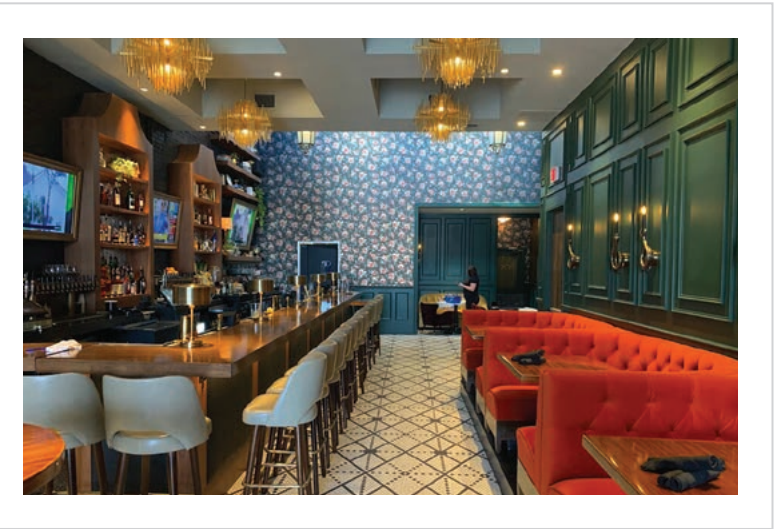

Ebb and Flow Restaurant
Dallas, TX

Design Firm: Duncan Design Group

Purchasing Firm: Duncan Design Group

Location / Type of Lighting:

- Public Space:
- Bartop Lamp
- Wall Sconce

Completion:
2019