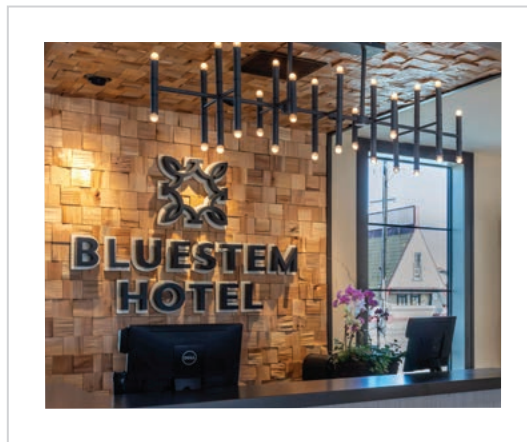

Blustem Hotel
Torrance, CA
Design Firm: Greenwood & Black
Purchasing Firm: Greenwood & Black

Location / Type of Lighting:

- Guestroom:
  - Headboard Lights
  - Desk Lamp
- Public Space:
  - Ceiling Pendants
  - Chandelier

Completion:
2018