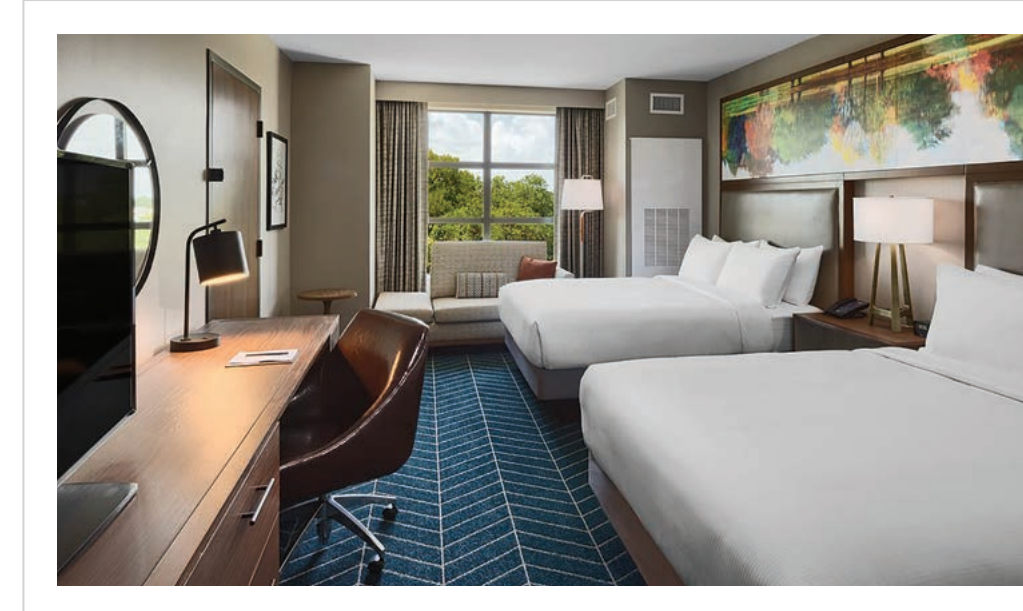

DoubleTree
Boerne, TX

Design Firm: Matchline Design

Purchasing Firm: Hospitality
Procurement
Design Plus

Location / Type of Lighting:

Guestroom:

- Nightstand Lamp
- Floor Lamp
- Corridor Wall Sconce

Public Space:

- Table Lamp

Completion:

2019