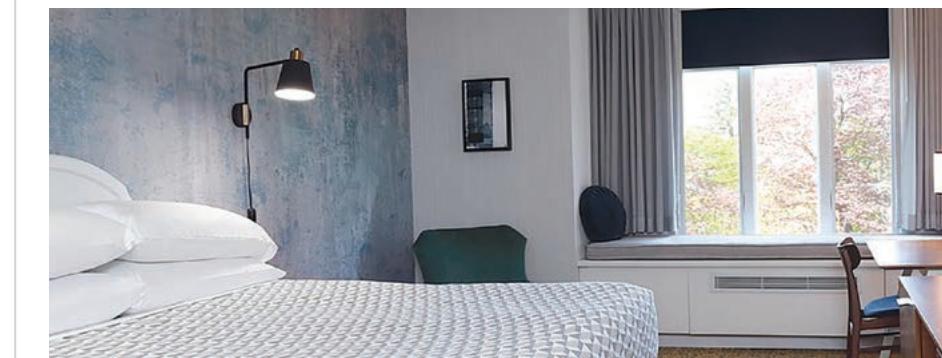

Completion:  
2019

Tarrytown House Estates  
Tarrytown, NY

Design Firm: Knibb Design

Purchasing Firm: Canoe Hospitality

Location / Type of Lighting:

Guest Room:  
– Table Lamp  
– Bedside Wall Sconce

Completion:  
2018