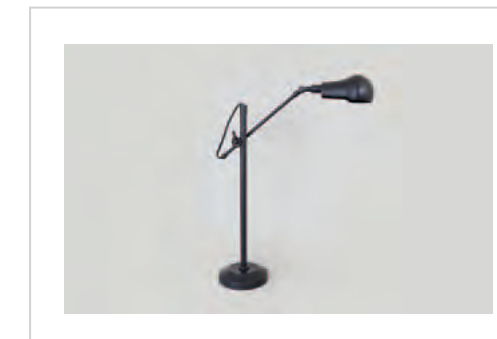

Concepts brought to light.

Kittian Hill
St. Kitts, West Indies

Design Firm: Dazzle Design Co.

Purchasing Firm: Belmont Construction

Location / Type of Lighting:

1. Guestroom:
2. Wardrobe Light
   - Task Table Lamp
   - Decorative Table Lamp
   - Ceiling Pendant Lamp
   - Surface Mounted LED Strip Light

1. Public Space:
2. Surface Mounted Spotlight
   - Ceiling Pendant Lamp
   - Picture Light
   - Surface Mounted LED Strip Light

1. Outdoor:
2. Recessed In-ground Up-Light
   - Surface Mounted LED Strip Light

Completion:
March, November 2014