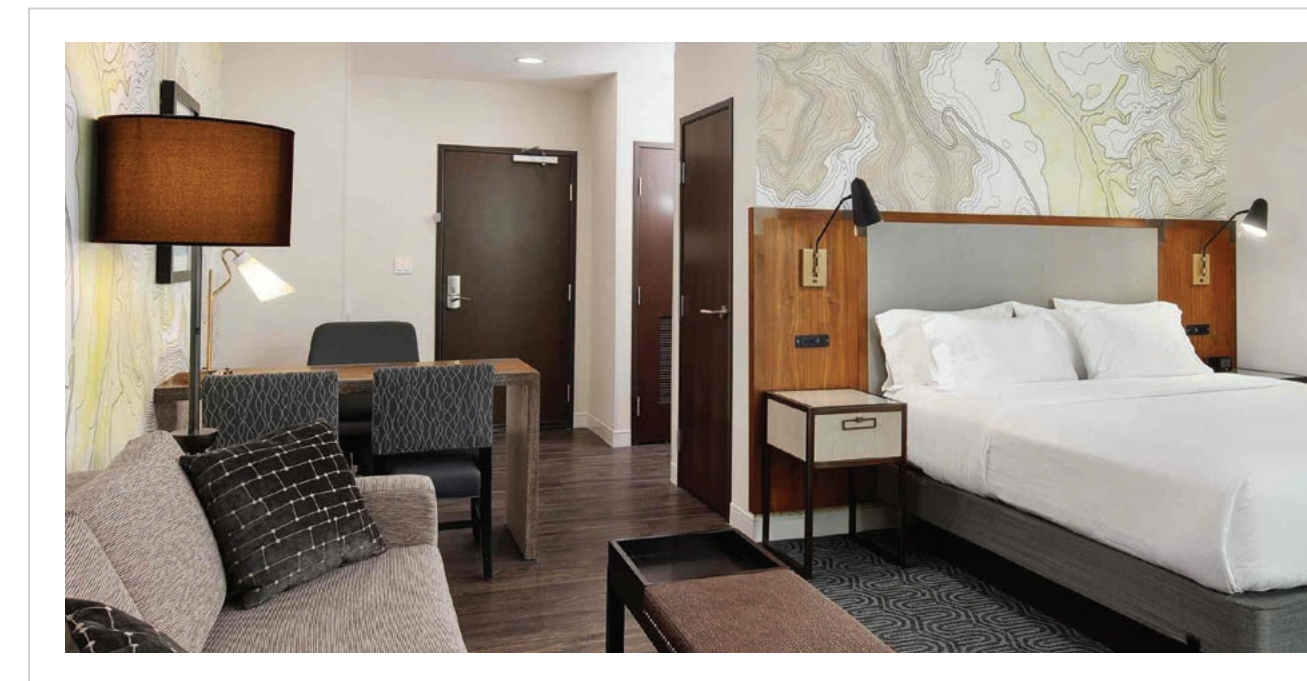

Embassy Suites
Amarillo, TX
Design Firm: Matchline Design
Purchasing Firm: PMI

Location / Type of Lighting:
Guest Room:
- Table Lamps
- Headboard Sconces
- Floor Lamps
Completion:
2017