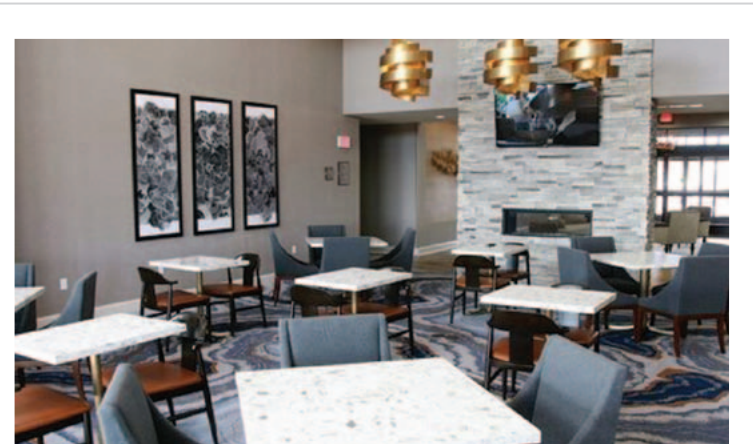

Concepts brought to light.