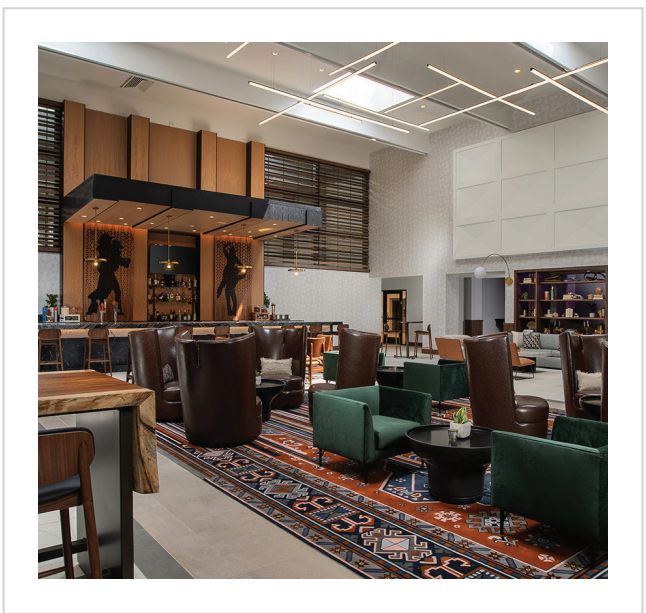

Completion:  
2020

Beeman Hotel  
 Dallas, TX  
 Design Firm: Studio 11 Design  
 Purchasing Firm: Carroll Adams

Location / Type of Lighting:  
 Public Space:  
 - Lounge Neon Light Pendant  
 - Lounge Wall Sconce  
 - Bar Pendant  
 - Bar Wall Sconce  
 - Lobby Pendant  
 Completion:  
 2020