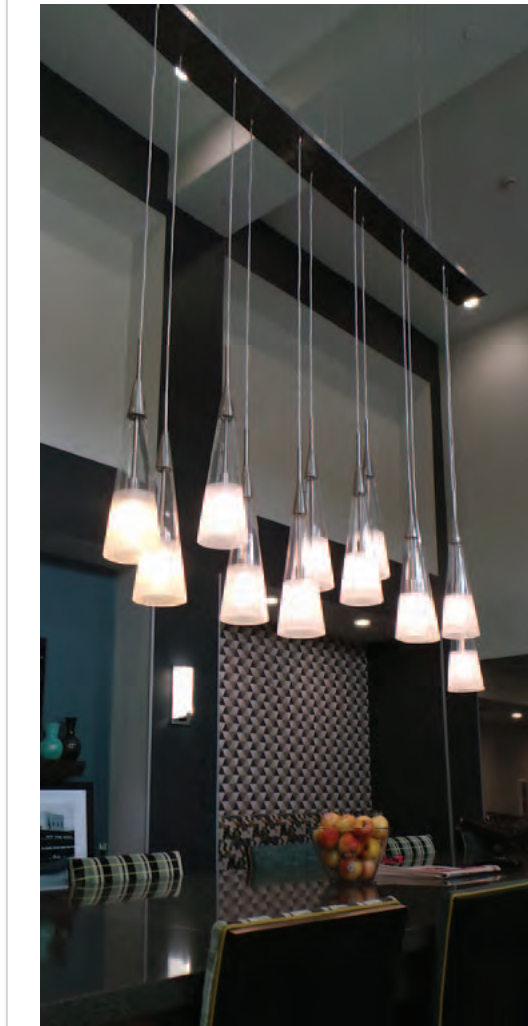

Completion:  
 April 2014

Hampton Inn and Suites  
 Ft. Worth, TX

Design Firm: Studio 11 Design  
 Purchasing Firm: White Stone Hospitality

Location / Type of Lighting:

- Public Space:  
 - Communal Table Ceiling Pendant