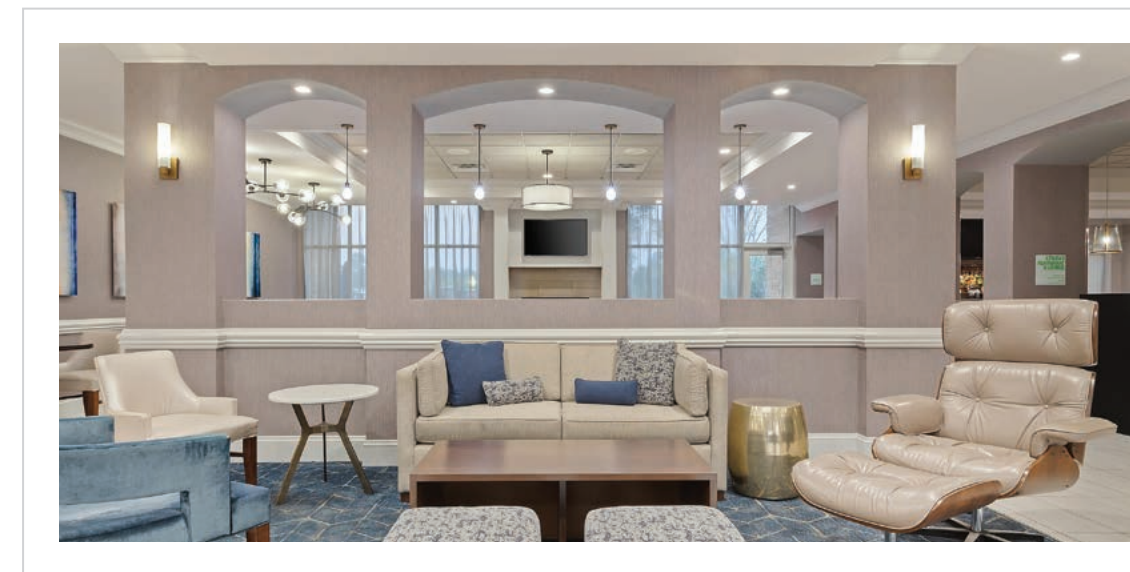

Public Space:

- Table Lamp

Completion:

2019

Fairfield Platform Apartments  
 Atlanta, GA  
 Design Firm: Studio 11 Design  
 Purchasing Firm: Value Lighting

Location / Type of Lighting:  
 Public Space:  
 – Ceiling Pendants  
 Completion:  
 2018