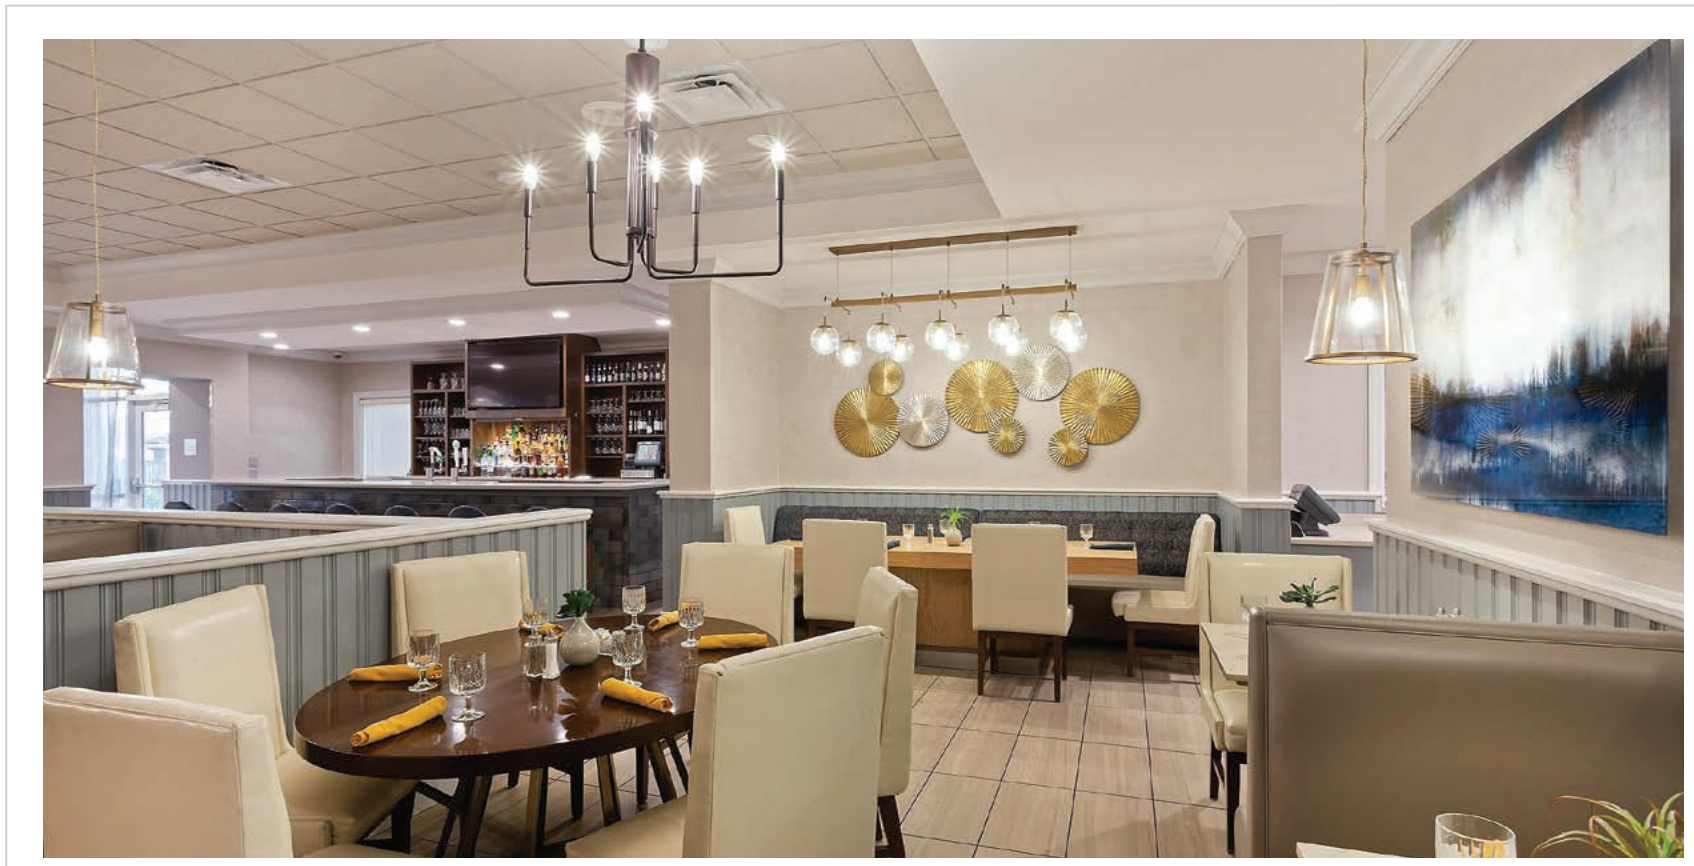

Public Space:

- Table Lamp

Completion:

2019

Fairfield Platform Apartments  
 Atlanta, GA  
 Design Firm: Studio 11 Design  
 Purchasing Firm: Value Lighting

Location / Type of Lighting:  
 Public Space:  
 – Ceiling Pendants  
 Completion:  
 2018