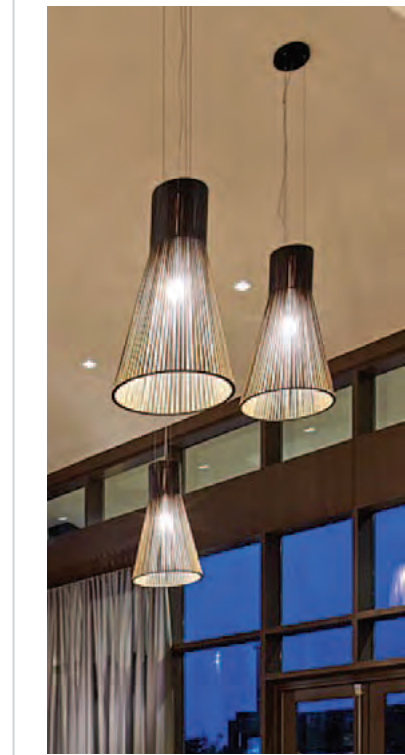

Homewood Suites
Mission Valley, CA

Design Firm: DLR Group

Purchasing Firm: Creo Hospitality

Location / Type of Lighting:

Public Space Lighting:
- Ceiling Pendants

Completion:
January 2016