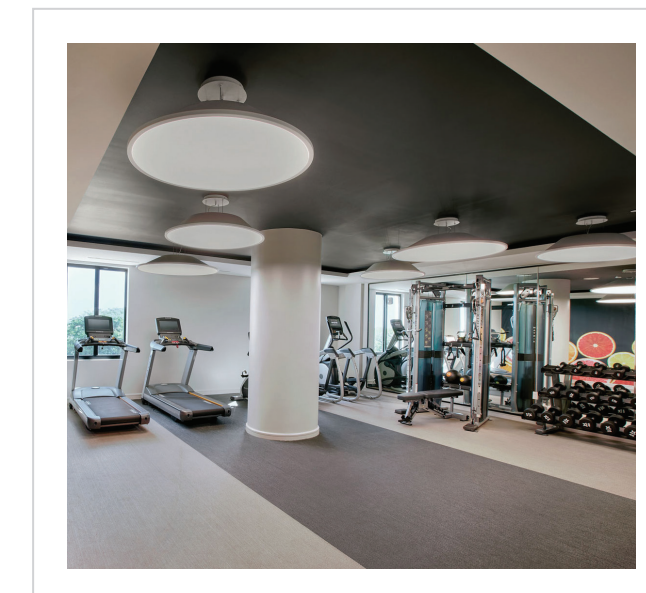

Completion:  
2020

Beeman Hotel  
 Dallas, TX  
 Design Firm: Studio 11 Design  
 Purchasing Firm: Carroll Adams

Location / Type of Lighting:  
 Public Space:  
 - Lounge Neon Light Pendant  
 - Lounge Wall Sconce  
 - Bar Pendant  
 - Bar Wall Sconce  
 - Lobby Pendant  
 Completion:  
 2020