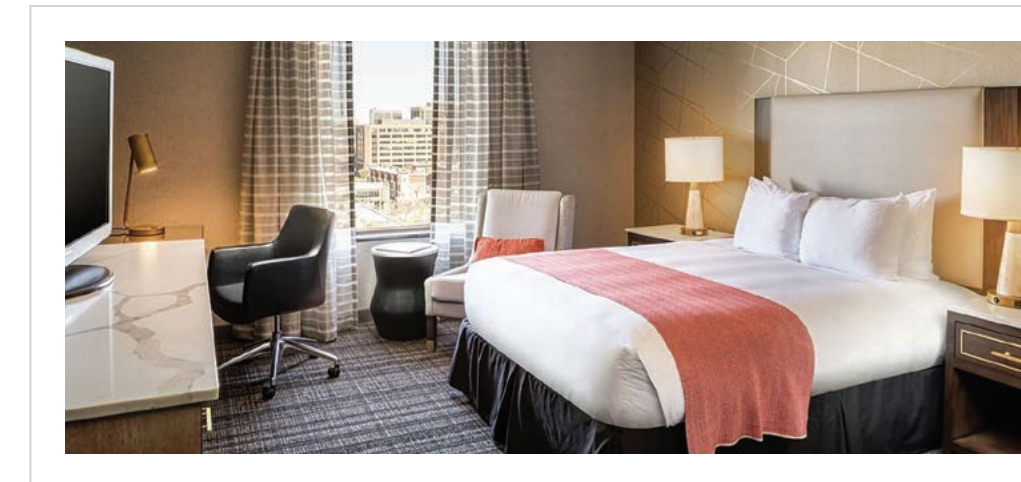

Concepts brought to light.