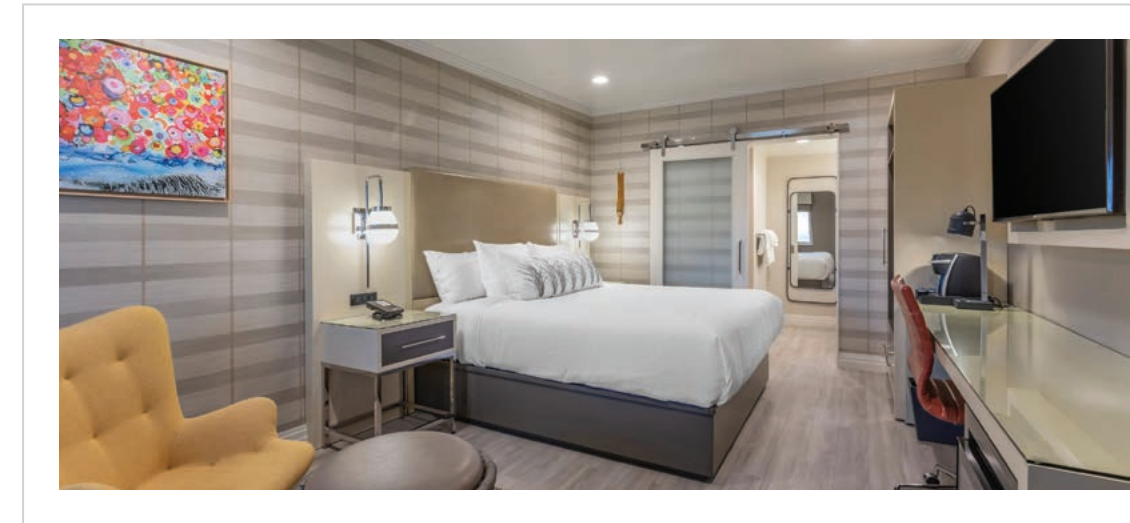

Blustem Hotel
Torrance, CA
Design Firm: Greenwood & Black
Purchasing Firm: Greenwood & Black

Location / Type of Lighting:

- Guestroom:
  - Headboard Lights
  - Desk Lamp
- Public Space:
  - Ceiling Pendants
  - Chandelier

Completion:
2018