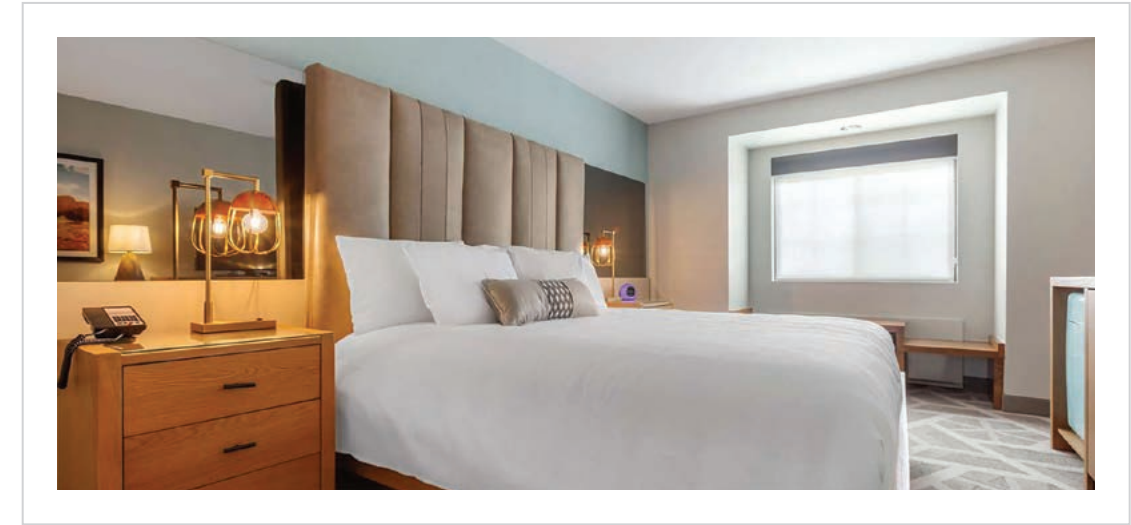

Ascend Hotel
Tempe, AZ
Design Firm: Studio 11 Design
Purchasing Firm: Summa International

Location / Type of Lighting:
Guest Room:
- Nightstand Lamps
- Vanity Lights
Completion:
2018