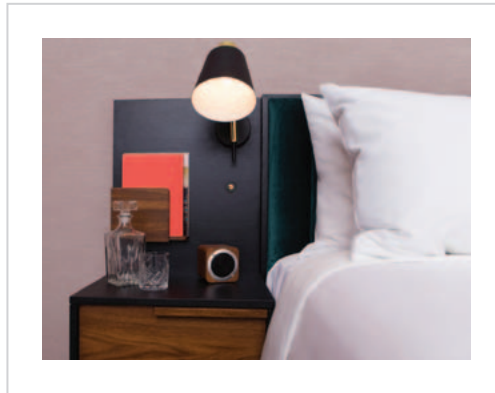

Fairlane Hotel
Nashville, TN

Design Firm: Reunion Goods & Services

Purchasing Firm: Canoe Hospitality

Location / Type of Lighting:

1. Guestroom:
2. Bathroom Vanity Sconce
   - Ceiling Pendant
   - Floor Lamp
   - Desk Lamp
   - Headboard Sconce

Completion:
June 2017