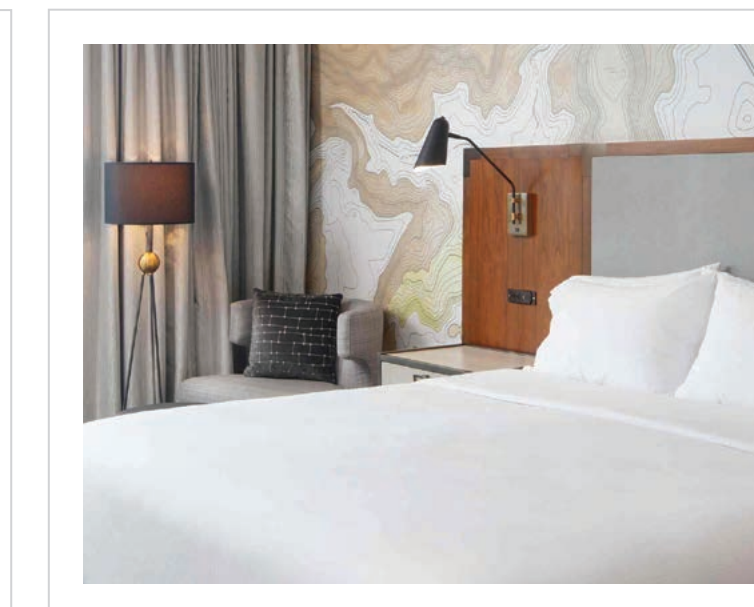

Embassy Suites
Amarillo, TX
Design Firm: Matchline Design
Purchasing Firm: PMI

Location / Type of Lighting:
Guest Room:
- Table Lamps
- Headboard Sconces
- Floor Lamps
Completion:
2017