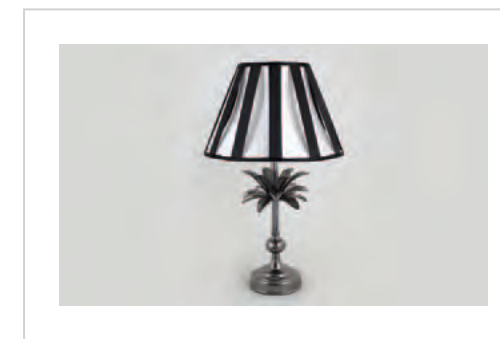

Completion:  
2019

Tarrytown House Estates  
Tarrytown, NY

Design Firm: Knibb Design

Purchasing Firm: Canoe Hospitality

Location / Type of Lighting:

Guest Room:  
– Table Lamp  
– Bedside Wall Sconce

Completion:  
2018