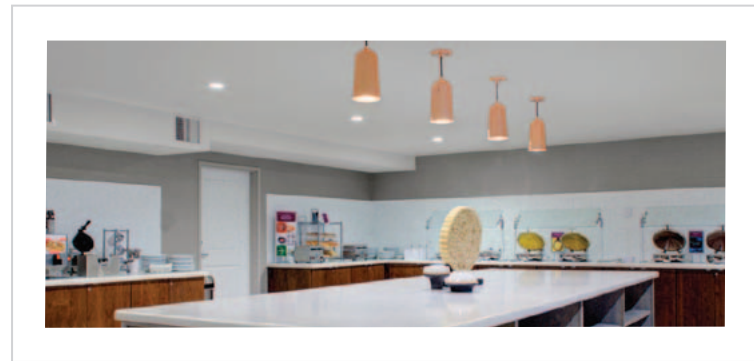

Residence Inn
Broomfield, CO

Design Firm: Studio 11 Design

Purchasing Firm: Marriott International
Design and
Construction Services

Location / Type of Lighting:

1. Public Space:
2. Dining/Lounge Chandelier
   - Boardroom Chandelier
   - Bar Pendant
   - Buffet Pendant
   - Corridor / Elevator Wall Sconce
   - Prefunction Floor Lamp
   - Bar Floor Lamp
   - Library Floor Lamp
   - Theater Wall Sconce

Completion:
November 2017