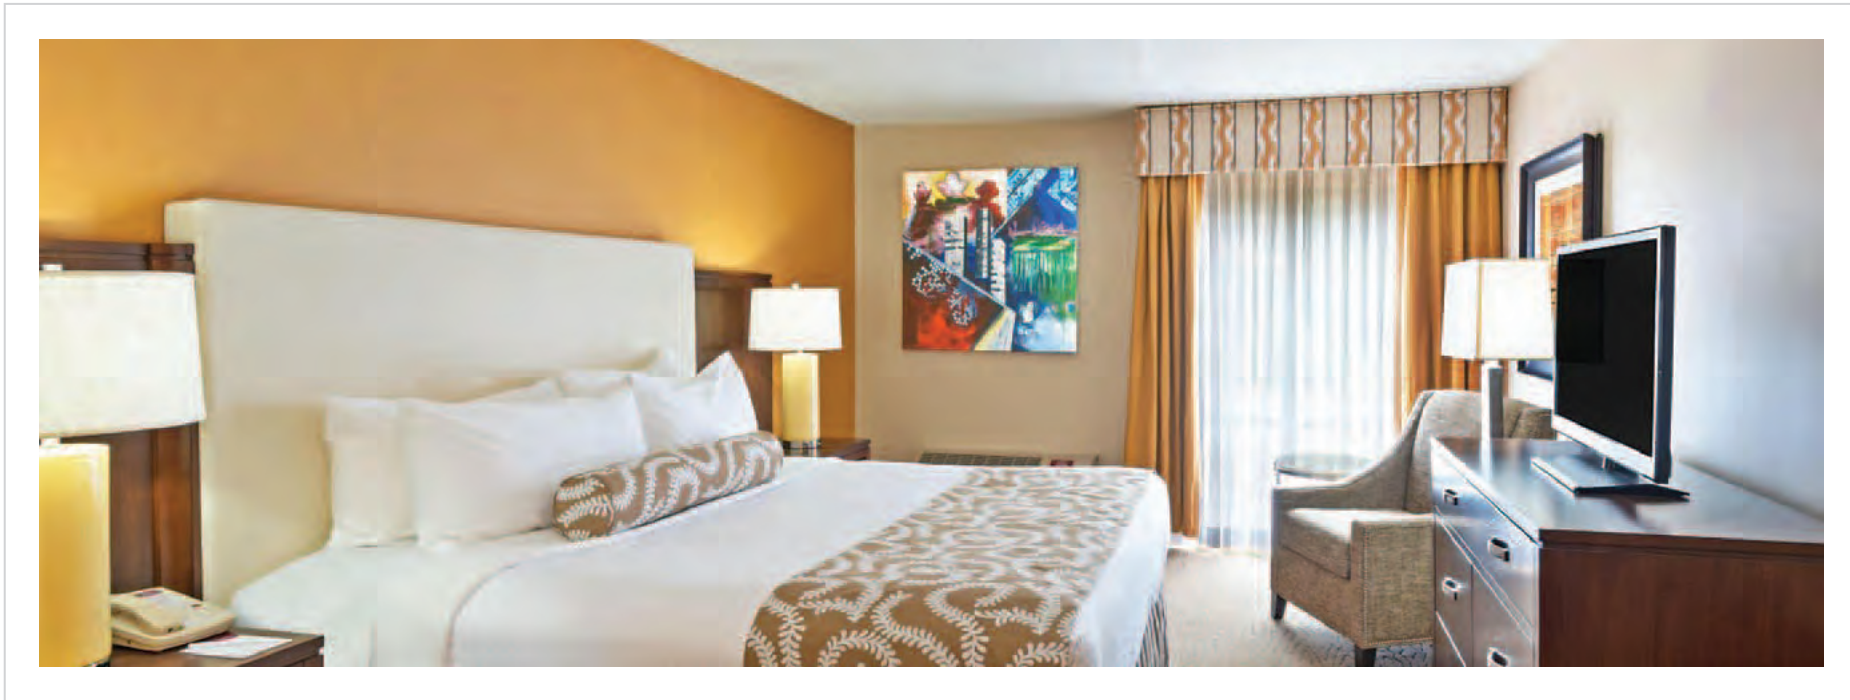

Crowne Plaza

Addison, TX

Design Firm: Studio Partnership

Purchasing Firm: Jaguar Hospitality

Location / Type of Lighting:

1. Guestroom:
2. Flush Mount Entry Light
   - Bathroom Vanity Light
   - Bedroom Nightstand Lamp
   - Floor Lamp
   - Desk Lamp

Completion:

June 2013

Concepts brought to light.