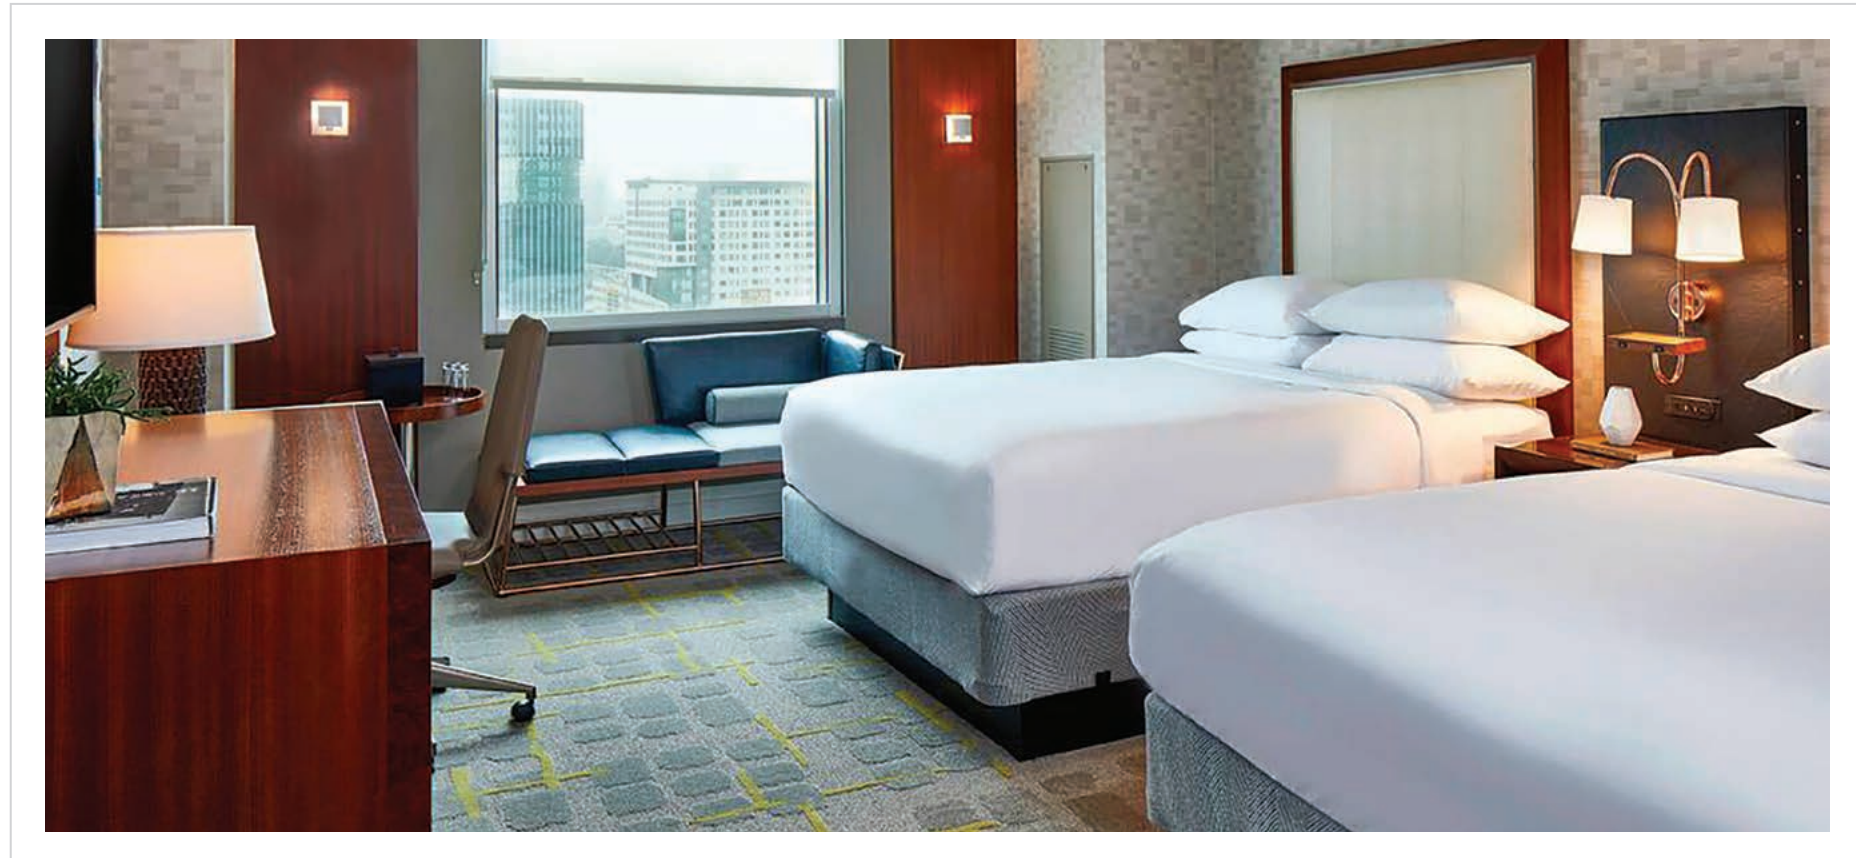

Renaissance Midtown

Atlanta, GA

Design Firm: Studio 11 Design

Purchasing Firm: Martin Stringfellow

Location / Type of Lighting:

- Guest Room:
  - Headboard Sconce
  - Corridor Ceiling Lights

Completion:

2018