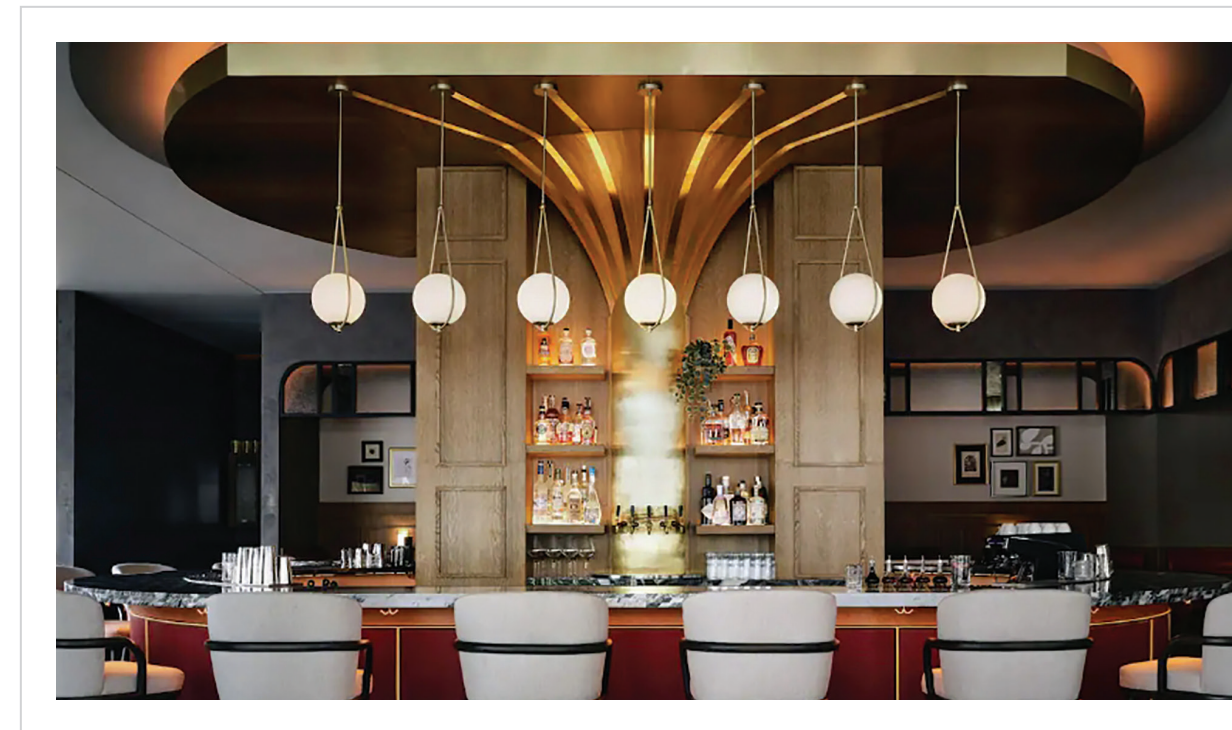

Concepts brought to light.

Thompson Buckhead
Atlanta, GA

Design Firm: Studio 11 Design
Purchasing Firm: Neil Locke & Associates

Location / Type of Lighting:

Guestroom:

- Table Lamp
- Desk Lamp
- Floor Lamp
- Headboard Sconce
- Vanity Sconce

Public Space:

- Lobby Chandelier
- Wall Sconce
- Table Lamp
- Floor Lamp
- Lounge Chandelier
- Pre-function Chandelier
- Restaurant Bar Pendants

Completion:
2021