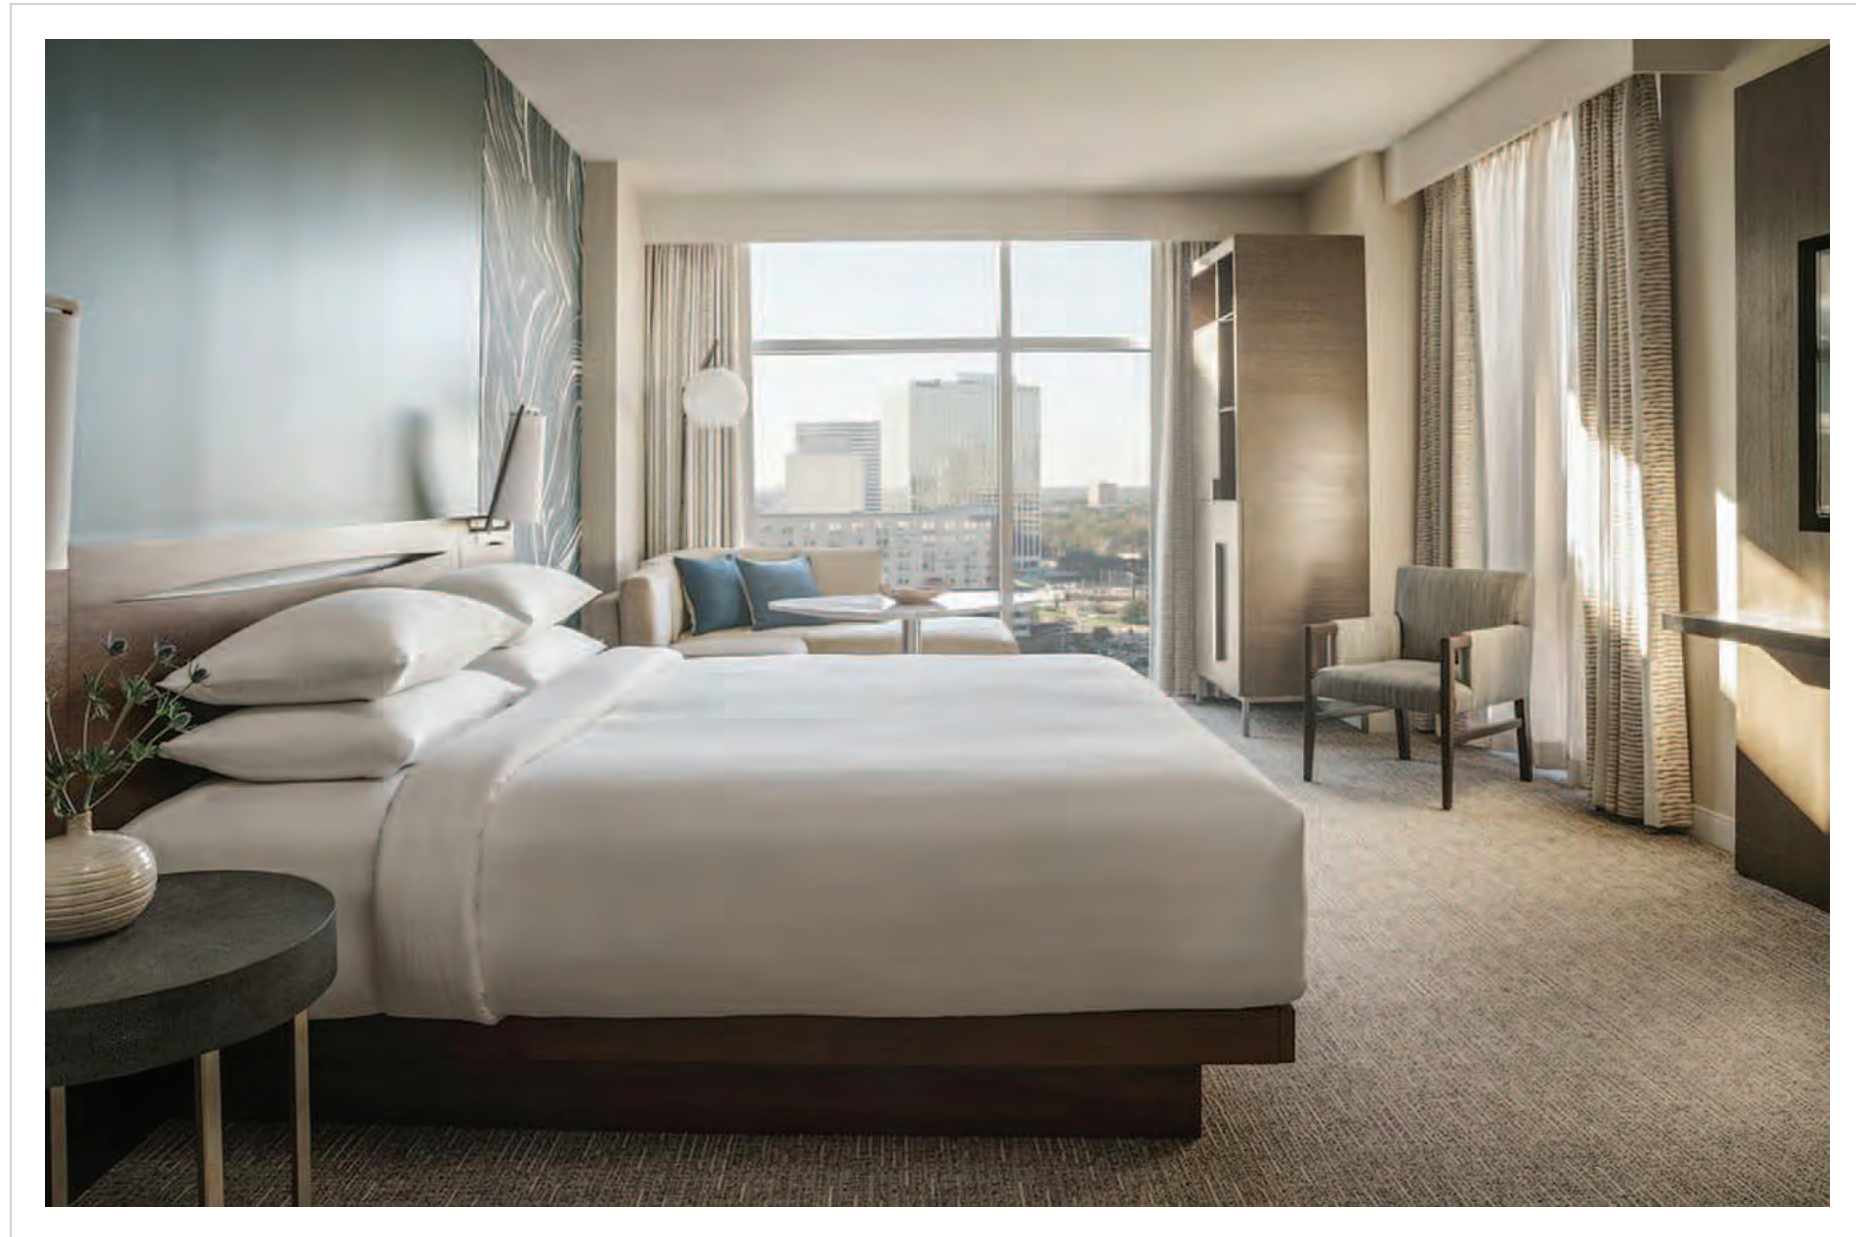

Millennia Multifamily Residences  
Chula Vista, CA

Design Firm: Studio 11

Purchasing Firm: Studio 11

Location / Type of Lighting:

- Public Space Lighting:
  - Ceiling Lights
  - Ceiling Pendant

Completion:  
June 2015