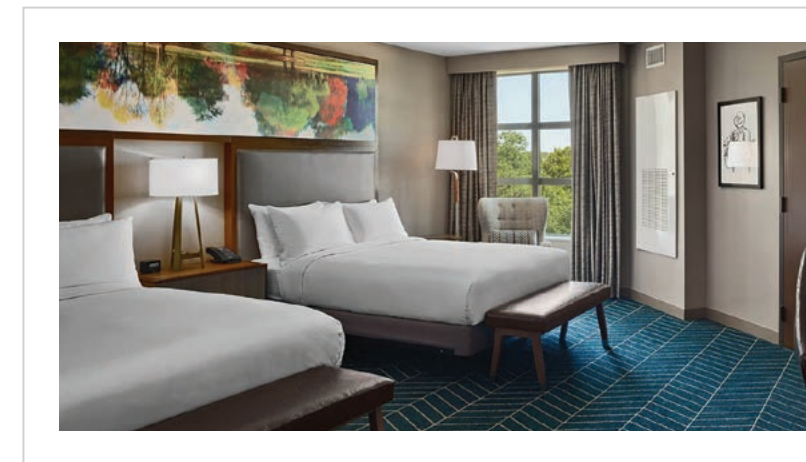

DoubleTree
Boerne, TX

Design Firm: Matchline Design

Purchasing Firm: Hospitality
Procurement
Design Plus

Location / Type of Lighting:

Guestroom:

- Nightstand Lamp
- Floor Lamp
- Corridor Wall Sconce

Public Space:

- Table Lamp

Completion:

2019