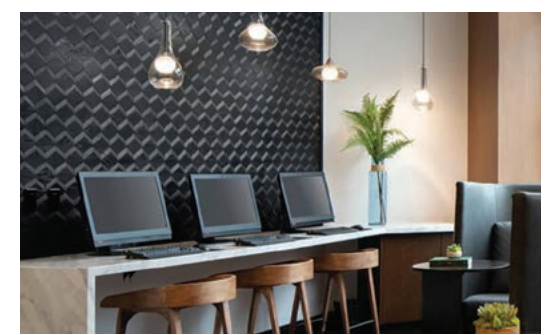

Seattle Marriot Redmond

Redmond, WA

Design Firm: Paradigm Design Group

Purchasing Firm: Martin Stringfellow

Location / Type of Lighting:

- Public Space:
- Chandeliers
- Ceiling Pendants
- Wall Sconce
- Floor Lamp

Completion:
2019