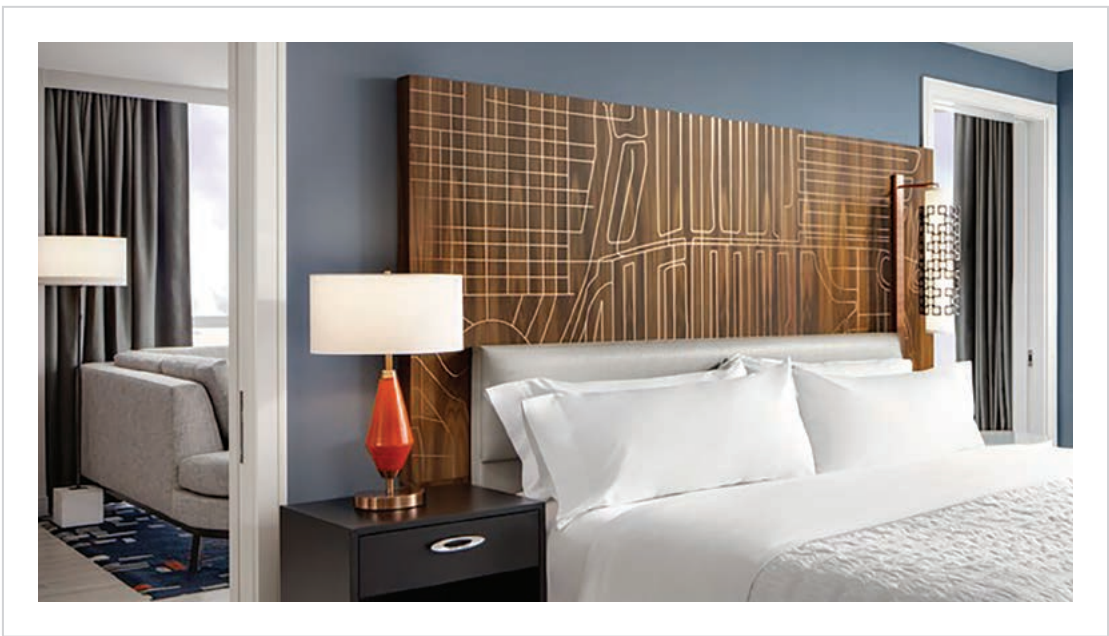

Le Meridien Dania Beach

Fort Lauderdale, FL

Design Firm: Dash Design

Purchasing Firm: Martin Stringfellow

Location / Type of Lighting:

- Guestroom:
  - Table Lamp
  - Nightstand Lamp
  - Corridor Wall Sconce