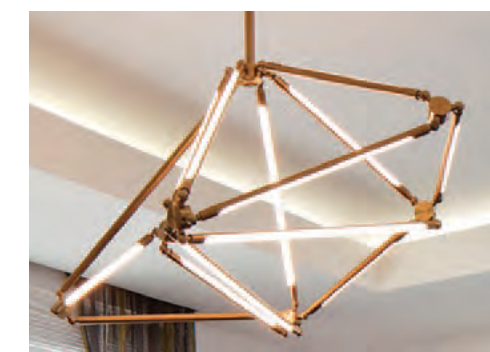

Millennia Multifamily Residences
Chula Vista, CA

Design Firm: Studio 11

Purchasing Firm: Studio 11

Location / Type of Lighting:

- Public Space Lighting:
  - Ceiling Lights
  - Ceiling Pendant

Completion:
June 2015