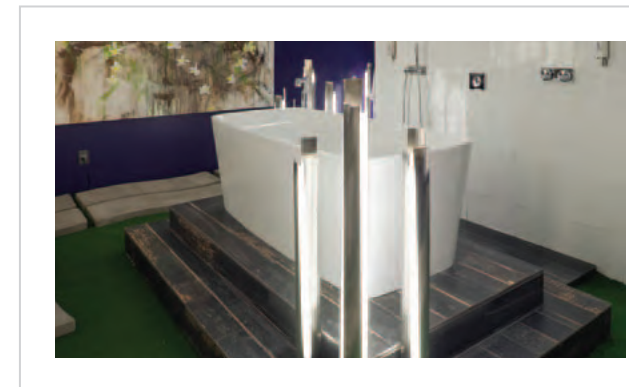

Wellness Luxury Bathroom

HI Connect Design 2016

Design Firm: Aspen Leaf Interiors

Purchasing Firm: Aspen Leaf Interiors

Location / Type of Lighting:

Luxury Bathroom:

- Concrete Pendants
- Decorative Pillar Fixtures
- Vanity Wall Sconces
- Globe Chandelier

Completion:

March 2016