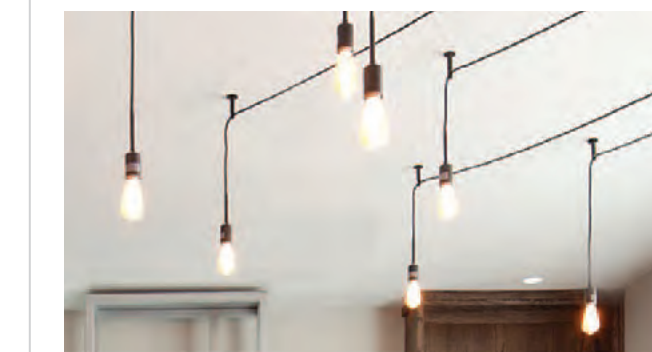

Millennia Multifamily Residences
Chula Vista, CA

Design Firm: Studio 11

Purchasing Firm: Studio 11

Location / Type of Lighting:

- Public Space Lighting:
  - Ceiling Lights
  - Ceiling Pendant

Completion:
June 2015