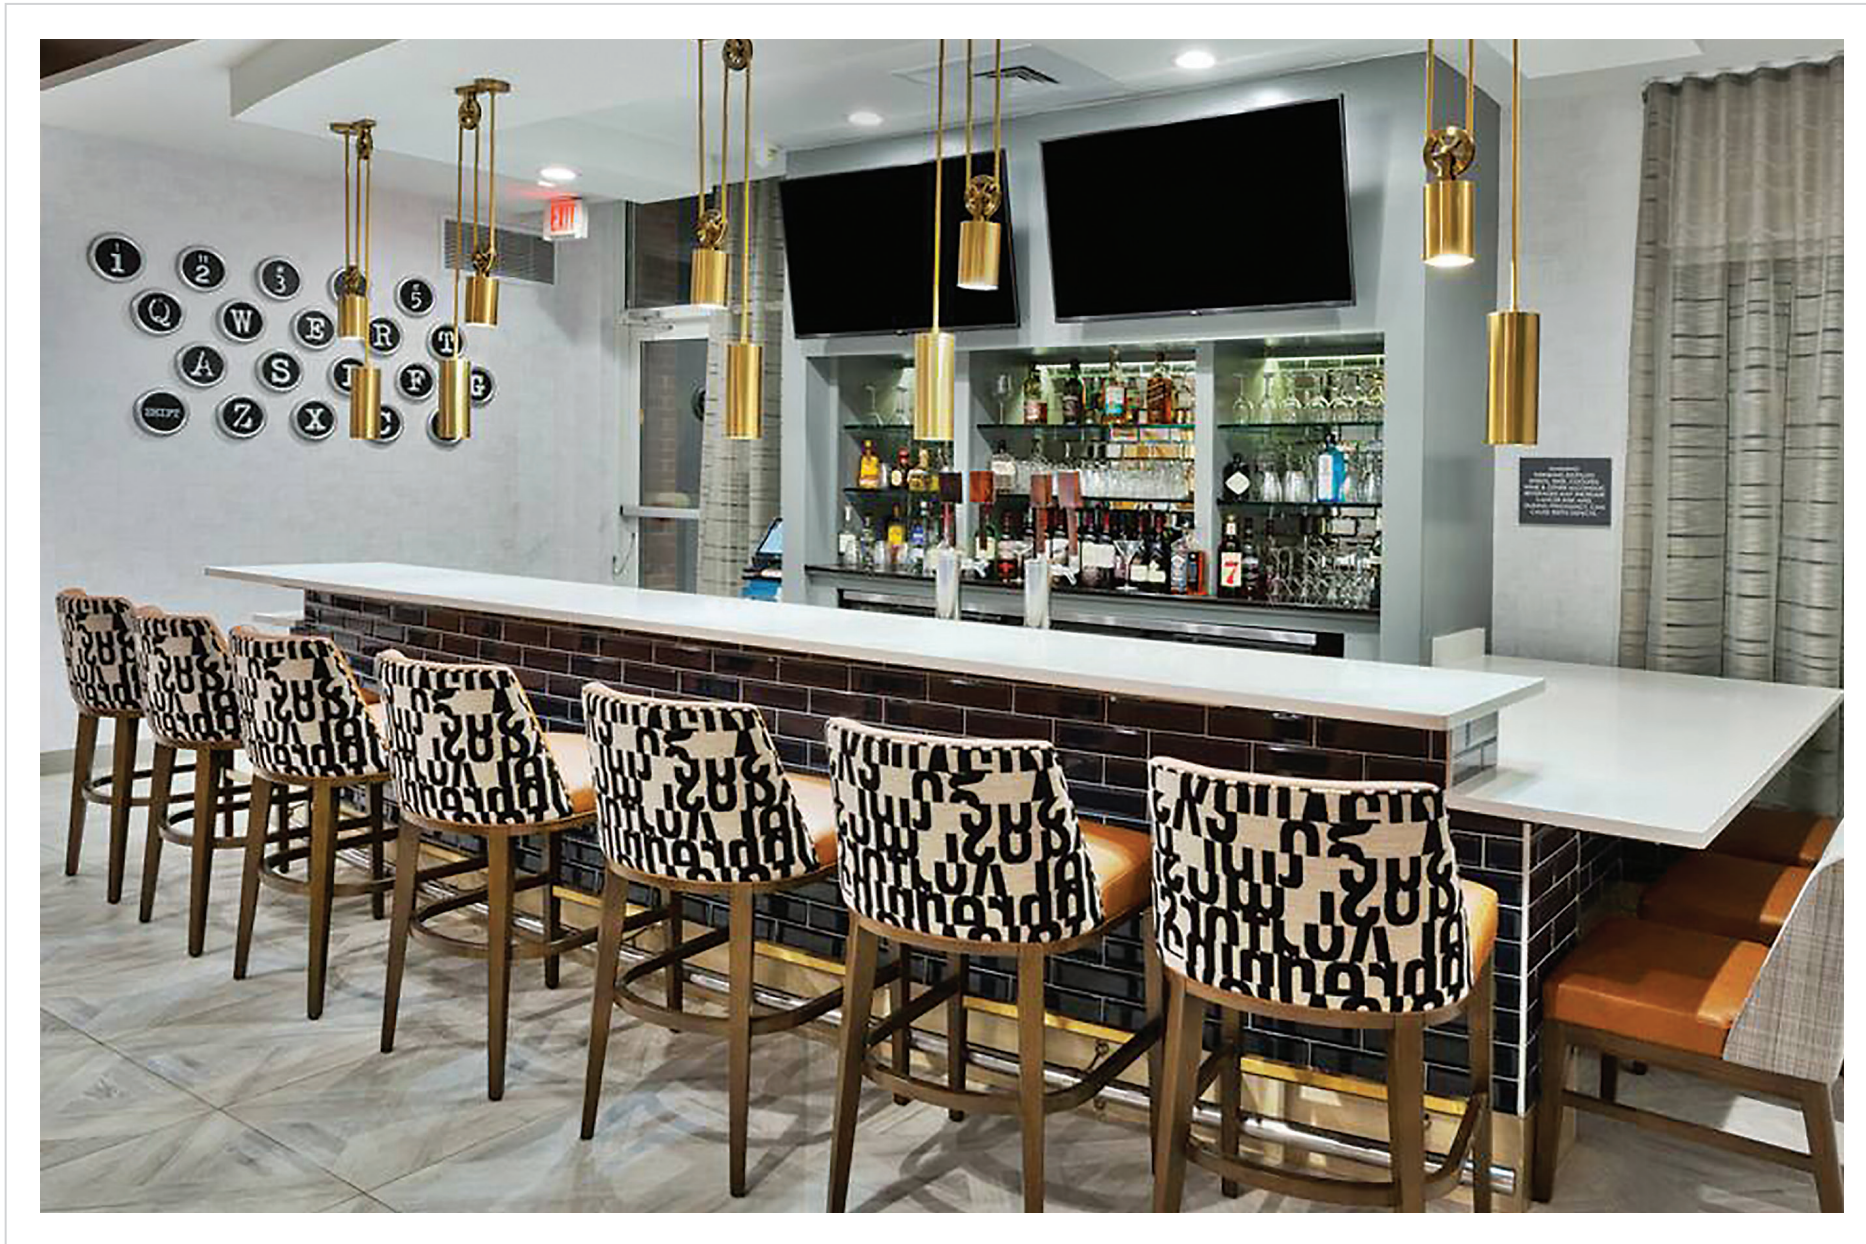

Completion:  
2021

DoubleTree by Hilton

Dothan, AL

Design Firm: Pond

Purchasing Firm: Pond

Location / Type of Lighting:

- Guestroom:
  - Headboard Sconce
  - Desk Lamp
- Public Space:
  - Lobby Chandelier
  - Bar Pendant