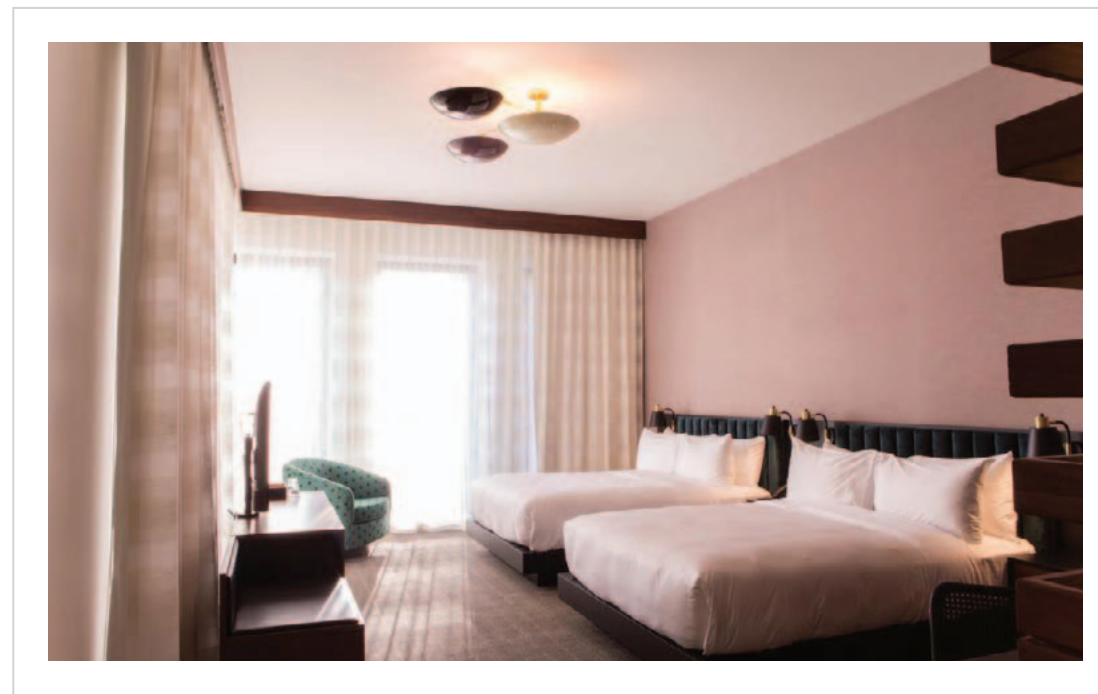

Concepts brought to light.