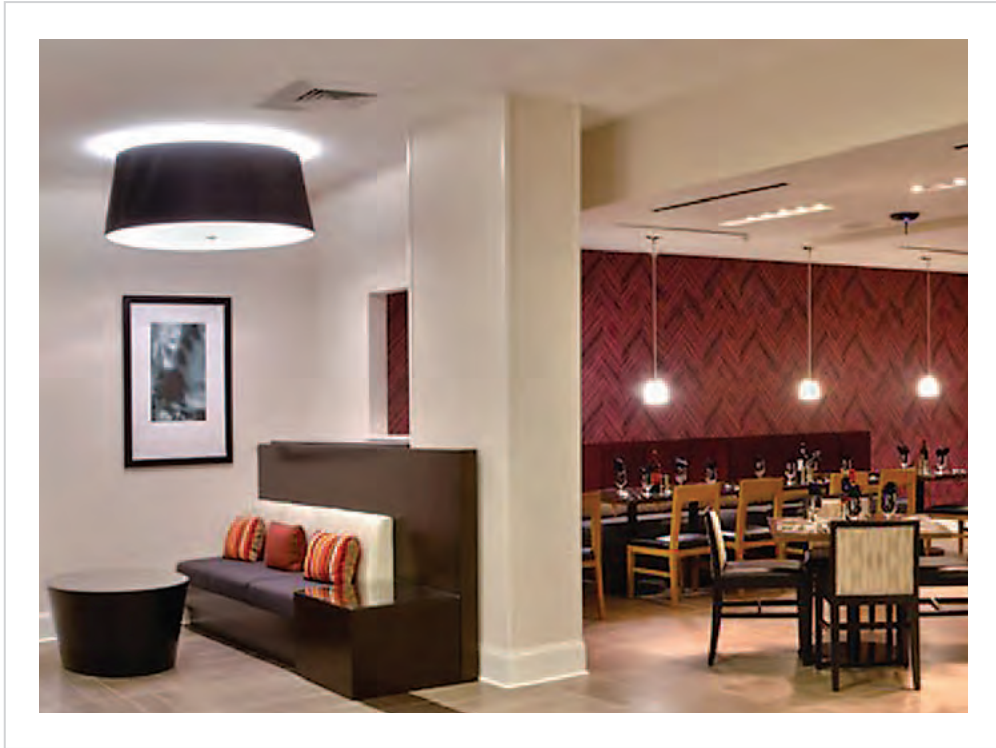

Completion:  
December 2013

Concepts brought to light.

Hilton Garden Inn  
 Dallas, TX  
 Design Firm: Studio 11 Design  
 Purchasing Firm: Jaguar Hospitality

Location / Type of Lighting:  
 Guestroom:  
 - Floor Lamp  
 - Table Lamp  
 - Nightstand Lamp  
 - Headboard Wall Sconce  
 - Entry Wall Sconce  
 - Bathroom Vanity  
 Completion:  
 July 2015