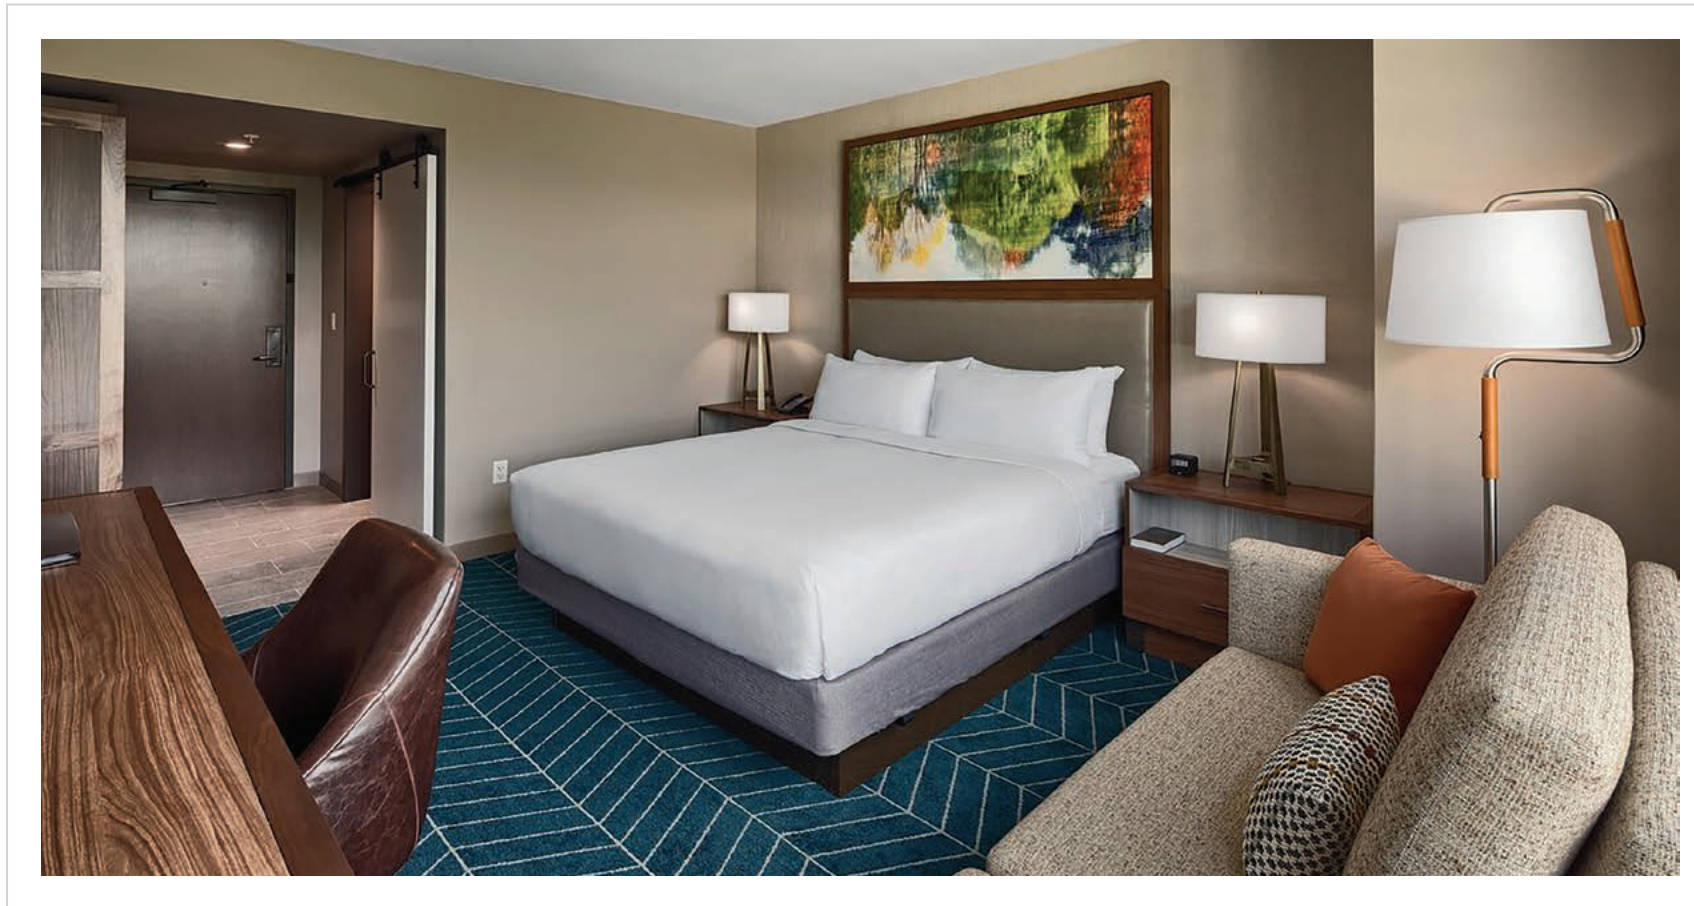

DoubleTree
Boerne, TX

Design Firm: Matchline Design

Purchasing Firm: Hospitality
Procurement
Design Plus

Location / Type of Lighting:

Guestroom:

- Nightstand Lamp
- Floor Lamp
- Corridor Wall Sconce

Public Space:

- Table Lamp

Completion:

2019