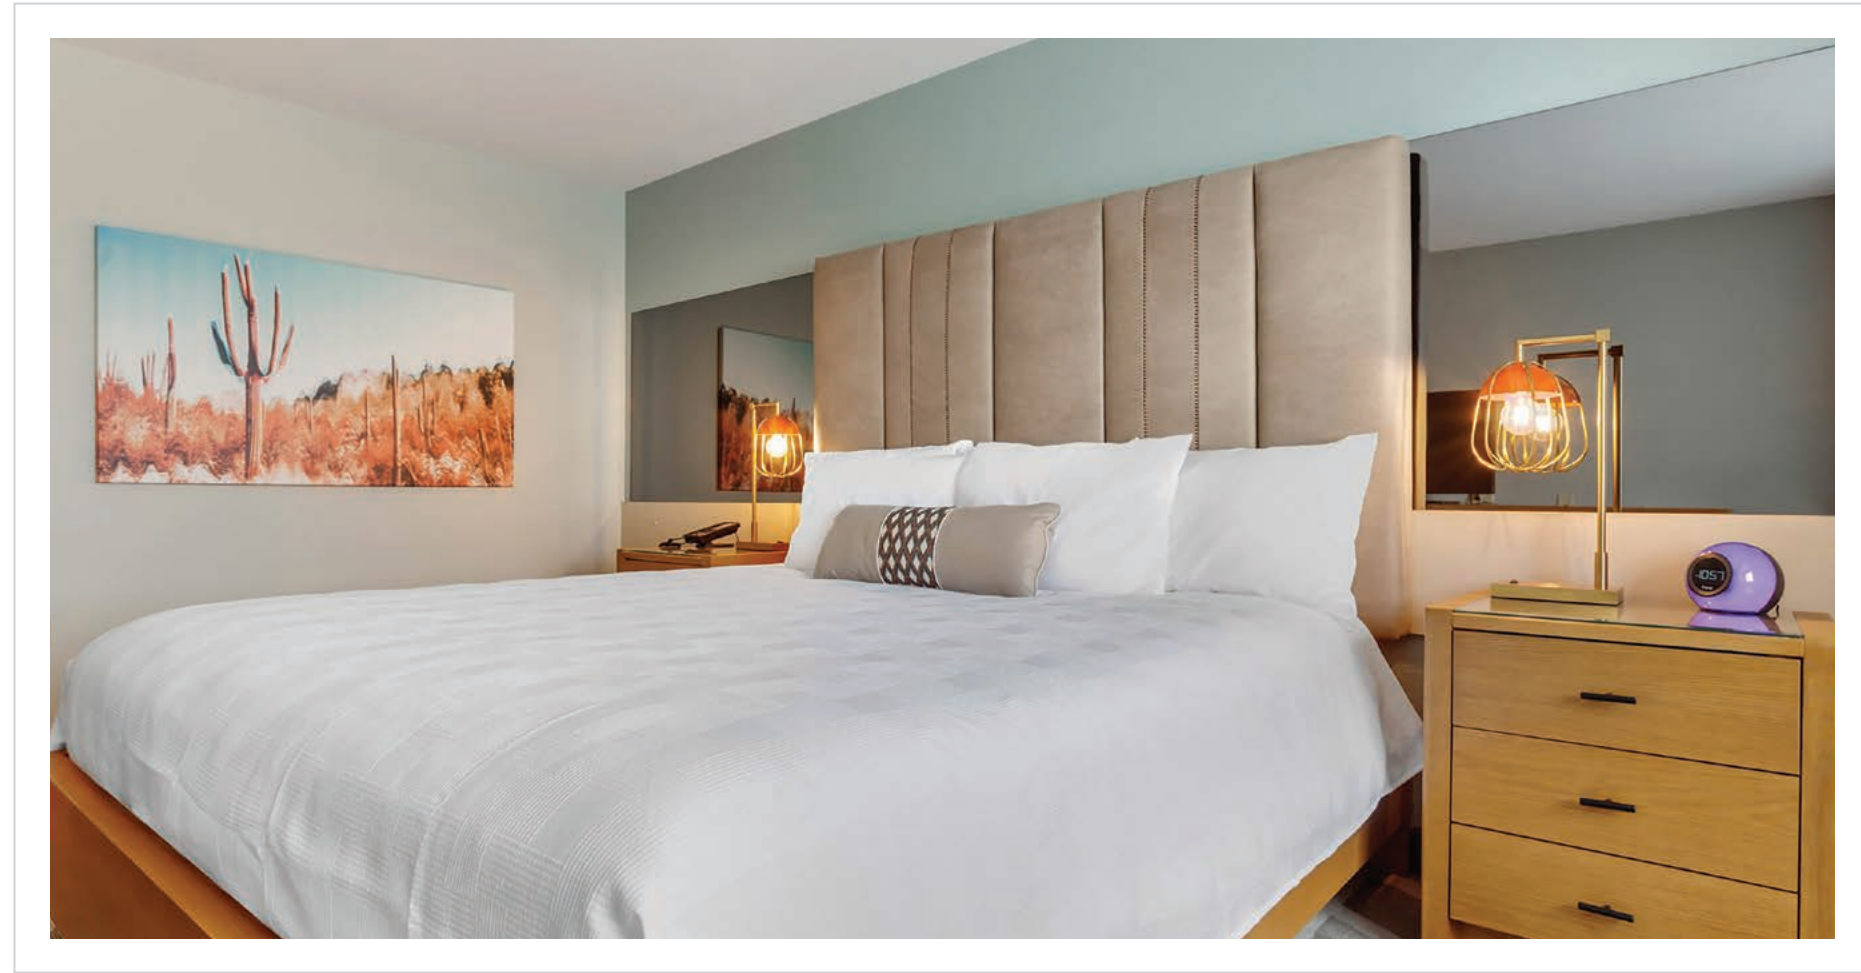

Holiday Inn

Valdosta, GA

Design Firm: Design Directions International

Purchasing Firm: Williams Hotel Group

Location / Type of Lighting:

- Public Space:
- Wall Sconce
- Ceiling Pendants
- Chandelier

Completion:  
2017