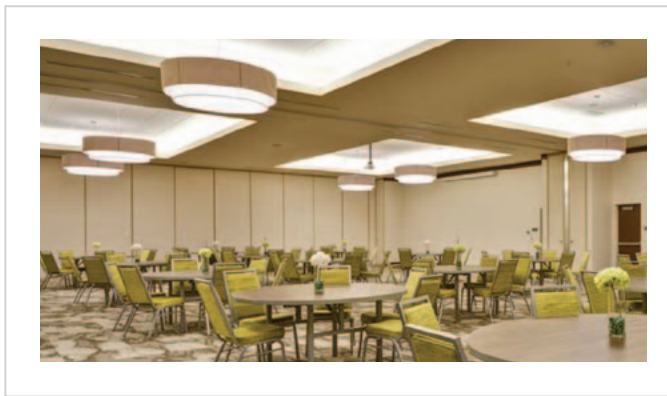

Home2 Suites
Dallas, TX

Design Firm: BOKA Design
Purchasing Firm: Jaguar Hospitality

Location / Type of Lighting:

1. Public Space:
2. Lobby Floor Lamp
   - Lobby Table Lamp
   - Lobby Pendant
   - Prefunction Ceiling Fixture
   - Prefunction Floor Lamp
   - Meeting Room Ceiling Fixture
   - Business Center Pendant

1. Guestroom:
2. Wall Sconce
   - Corridor Wall Sconce

Completion:
October 2017