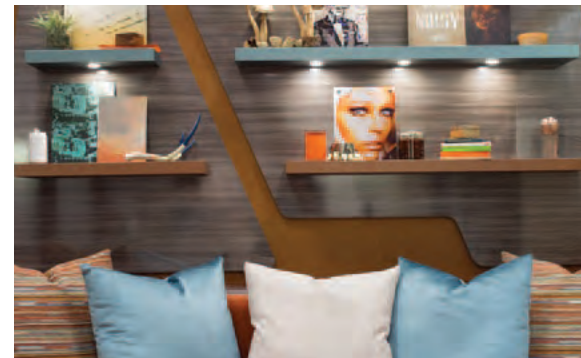

Hampton Inn and Suites
Ft. Worth, TX

Design Firm: Studio 11 Design
Purchasing Firm: White Stone Hospitality

Location / Type of Lighting:

1. Public Space:
   - Communal Table Ceiling Pendant

Completion:
December 2014