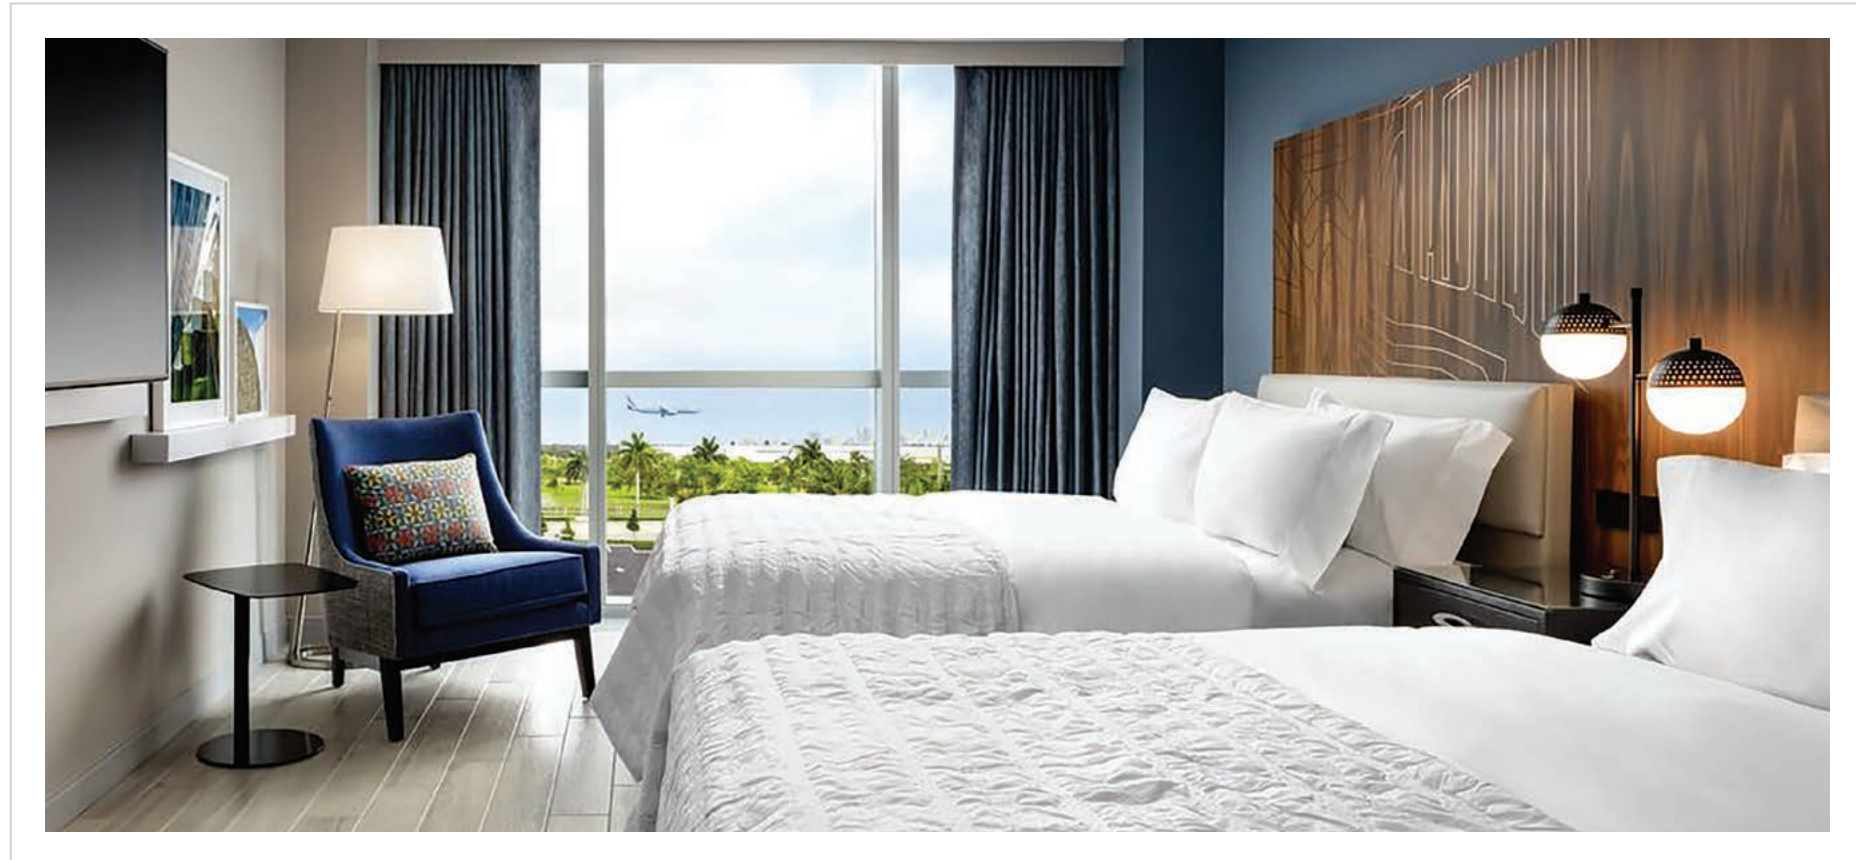

Le Meridien Dania Beach

Fort Lauderdale, FL

Design Firm: Dash Design

Purchasing Firm: Martin Stringfellow

Location / Type of Lighting:

- Guestroom:
  - Table Lamp
  - Nightstand Lamp
  - Corridor Wall Sconce