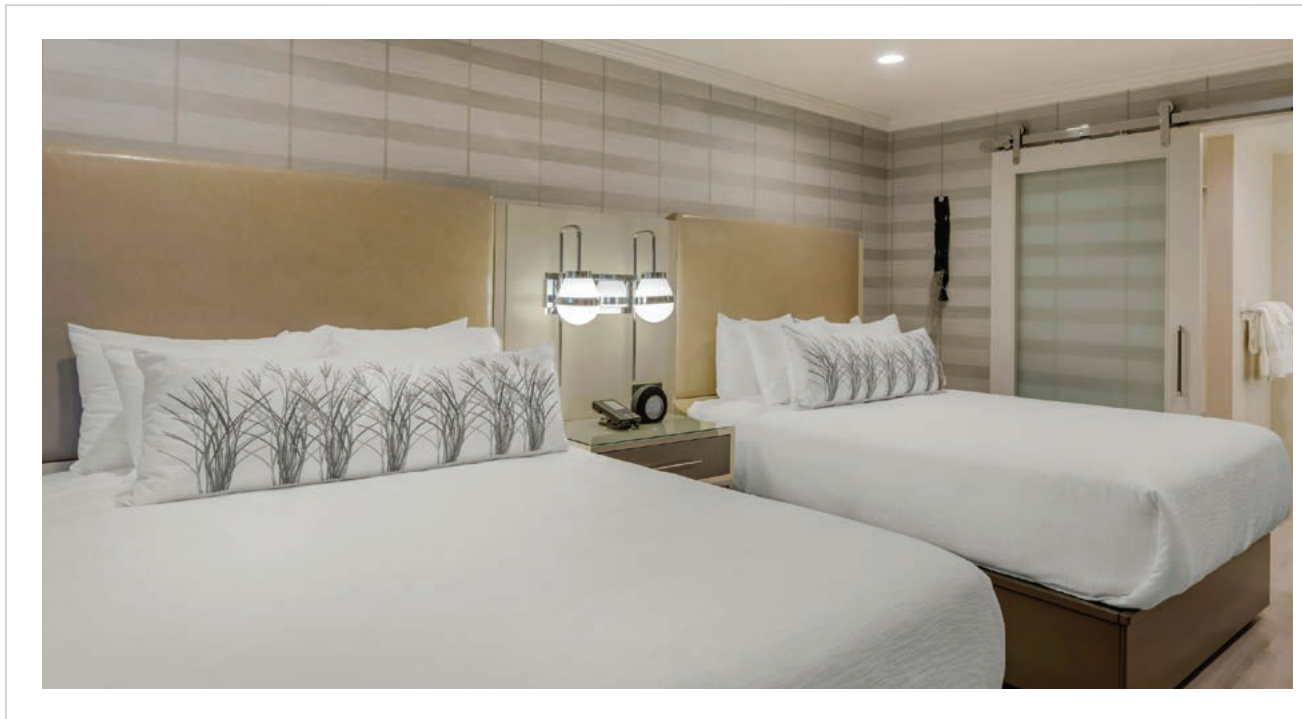

Blustem Hotel
Torrance, CA
Design Firm: Greenwood & Black
Purchasing Firm: Greenwood & Black

Location / Type of Lighting:

- Guestroom:
  - Headboard Lights
  - Desk Lamp
- Public Space:
  - Ceiling Pendants
  - Chandelier

Completion:
2018