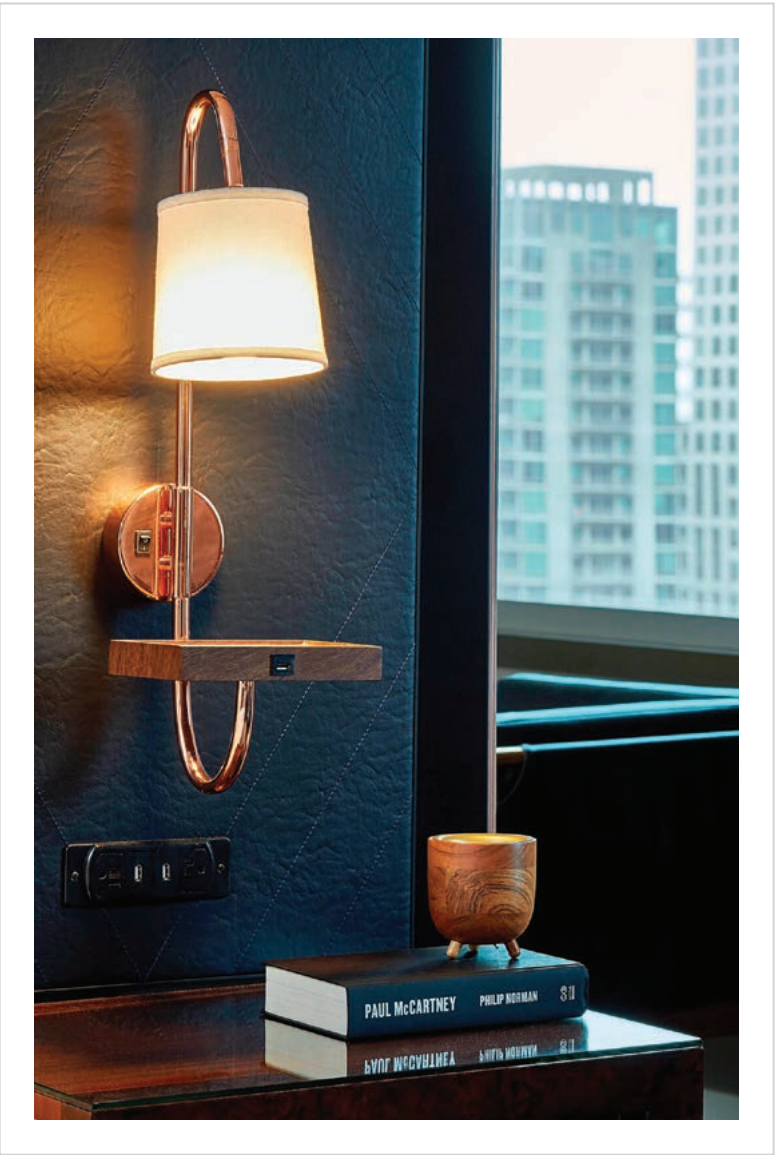

Completion:  
2018

Seattle Marriot Redmond

Redmond, WA

Design Firm: Paradigm Design Group

Purchasing Firm: Martin Stringfellow

Location / Type of Lighting:

- Public Space:
- Chandeliers
- Ceiling Pendants
- Wall Sconce
- Floor Lamp

Completion:  
2019

Renaissance Midtown

Atlanta, GA

Design Firm: Studio 11 Design

Purchasing Firm: Martin Stringfellow

Location / Type of Lighting:

- Guest Room:
  - Headboard Sconce
  - Corridor Ceiling Lights