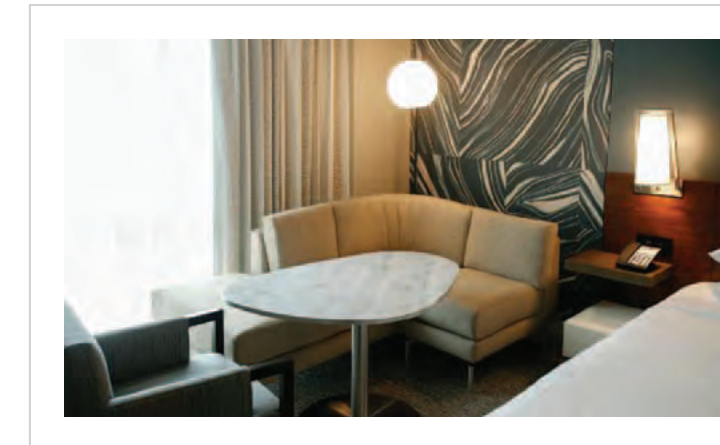

Hyatt Galleria
Houston, TX

Design Firm: Gensler

Purchasing Firm: Jaguar Hospitality

Location / Type of Lighting:

- Guestroom:
- Floor Lamps
- Wall Sconces

Completion:
January 2016