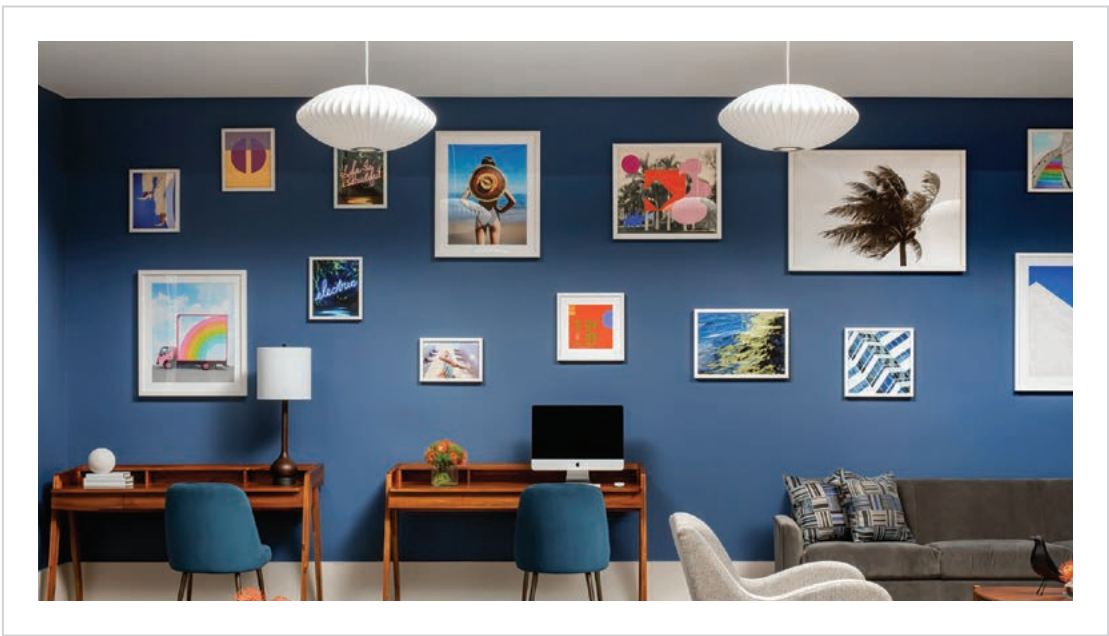

Completion:  
2019

Ebb and Flow Restaurant  
Dallas, TX

Design Firm: Duncan Design Group

Purchasing Firm: Duncan Design Group

Location / Type of Lighting:

- Public Space:
- Bartop Lamp
- Wall Sconce

Completion:  
2019