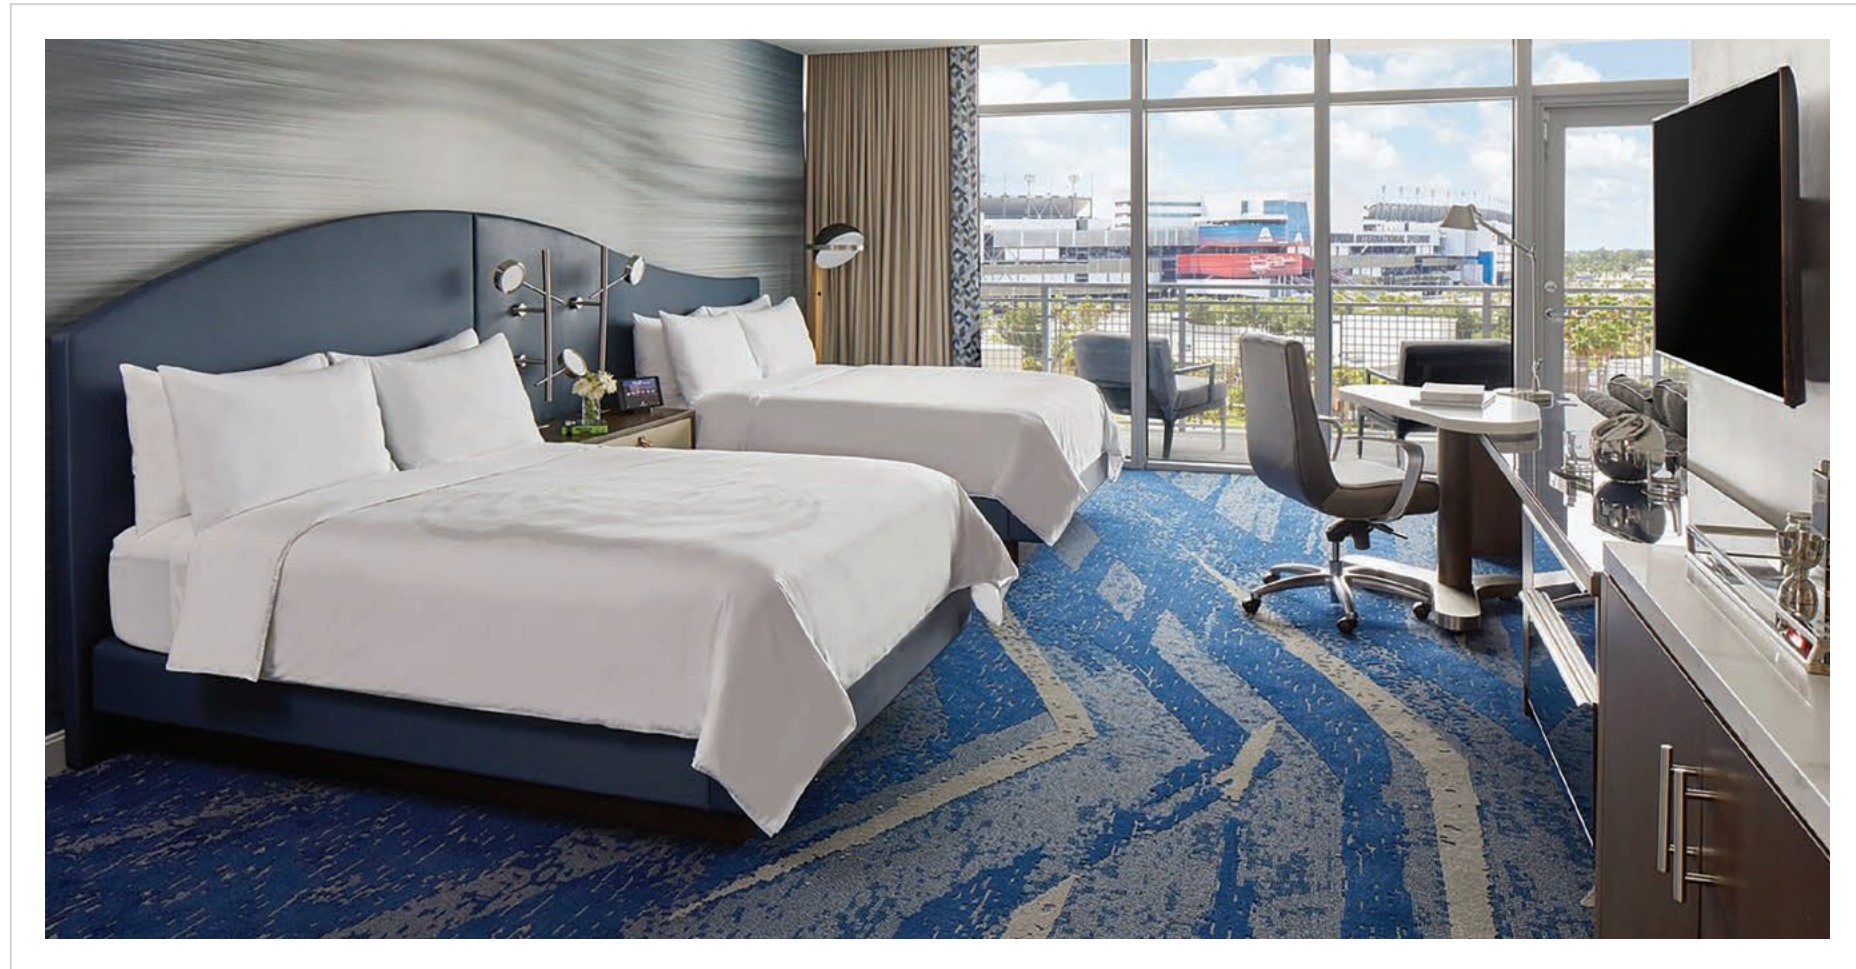

Marriott Autograph Collection

Daytona, FL

Design Firm: Studio 11 Design

Purchasing Firm: Marriott Global Design Procurement

Location / Type of Lighting:

- Guest Room:
  - Headboard Sconce
  - Desk Lamp
  - Floor Lamp

Completion:
2019