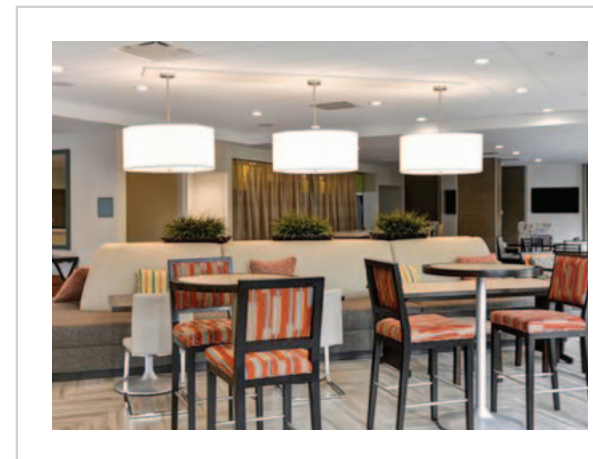

Home2 Suites
Dallas, TX

Design Firm: BOKA Design
Purchasing Firm: Jaguar Hospitality

Location / Type of Lighting:

1. Public Space:
2. Lobby Floor Lamp
   - Lobby Table Lamp
   - Lobby Pendant
   - Prefunction Ceiling Fixture
   - Prefunction Floor Lamp
   - Meeting Room Ceiling Fixture
   - Business Center Pendant

1. Guestroom:
2. Wall Sconce
   - Corridor Wall Sconce

Completion:
October 2017