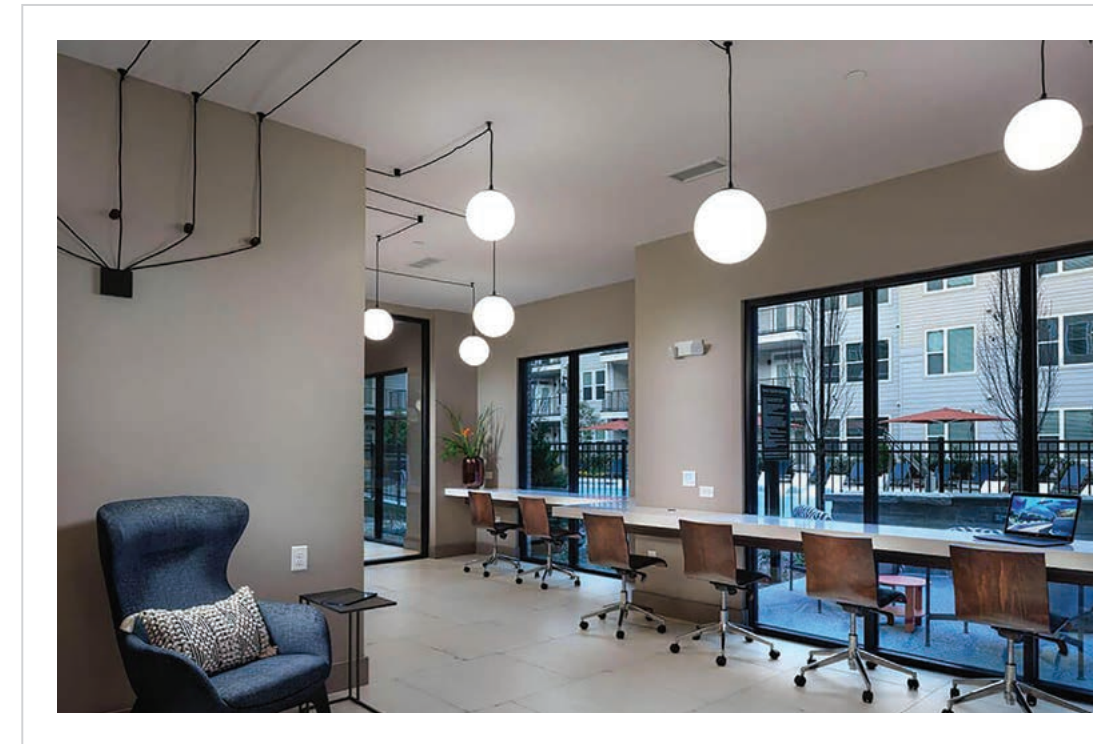

Public Space:

- Table Lamp

Completion:

2019

Fairfield Platform Apartments  
 Atlanta, GA  
 Design Firm: Studio 11 Design  
 Purchasing Firm: Value Lighting

Location / Type of Lighting:  
 Public Space:  
 – Ceiling Pendants  
 Completion:  
 2018