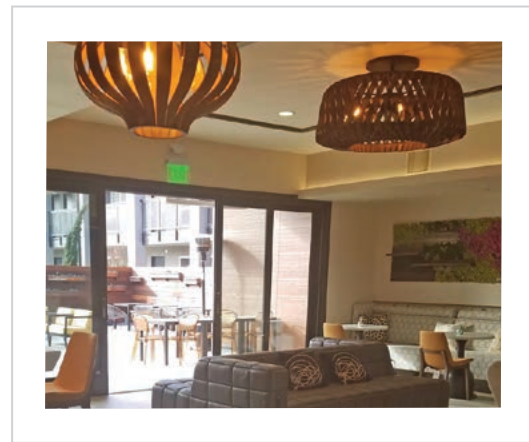

Blustem Hotel
Torrance, CA
Design Firm: Greenwood & Black
Purchasing Firm: Greenwood & Black

Location / Type of Lighting:

- Guestroom:
  - Headboard Lights
  - Desk Lamp
- Public Space:
  - Ceiling Pendants
  - Chandelier

Completion:
2018