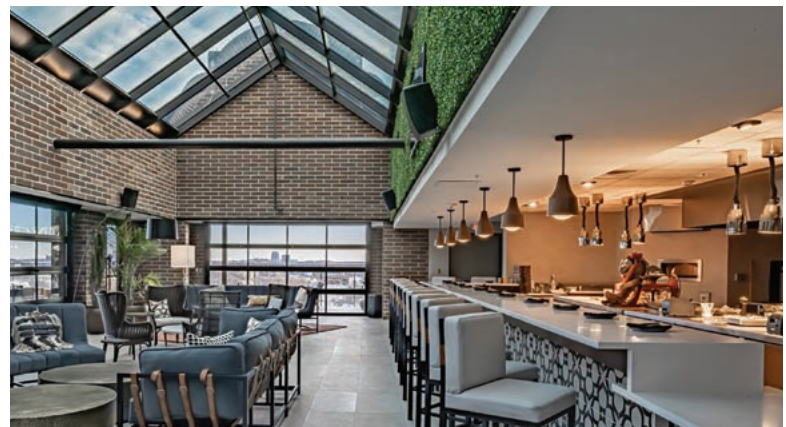

Completion:  
2019

Tarrytown House Estates  
Tarrytown, NY

Design Firm: Knibb Design

Purchasing Firm: Canoe Hospitality

Location / Type of Lighting:

Guest Room:  
– Table Lamp  
– Bedside Wall Sconce

Completion:  
2018