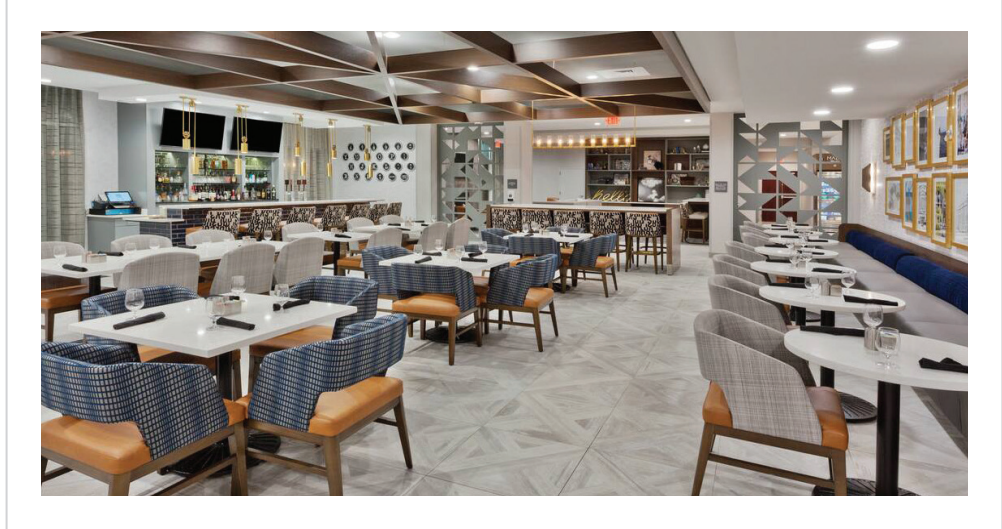

Completion:  
2021

DoubleTree by Hilton

Dothan, AL

Design Firm: Pond

Purchasing Firm: Pond

Location / Type of Lighting:

- Guestroom:
  - Headboard Sconce
  - Desk Lamp
- Public Space:
  - Lobby Chandelier
  - Bar Pendant