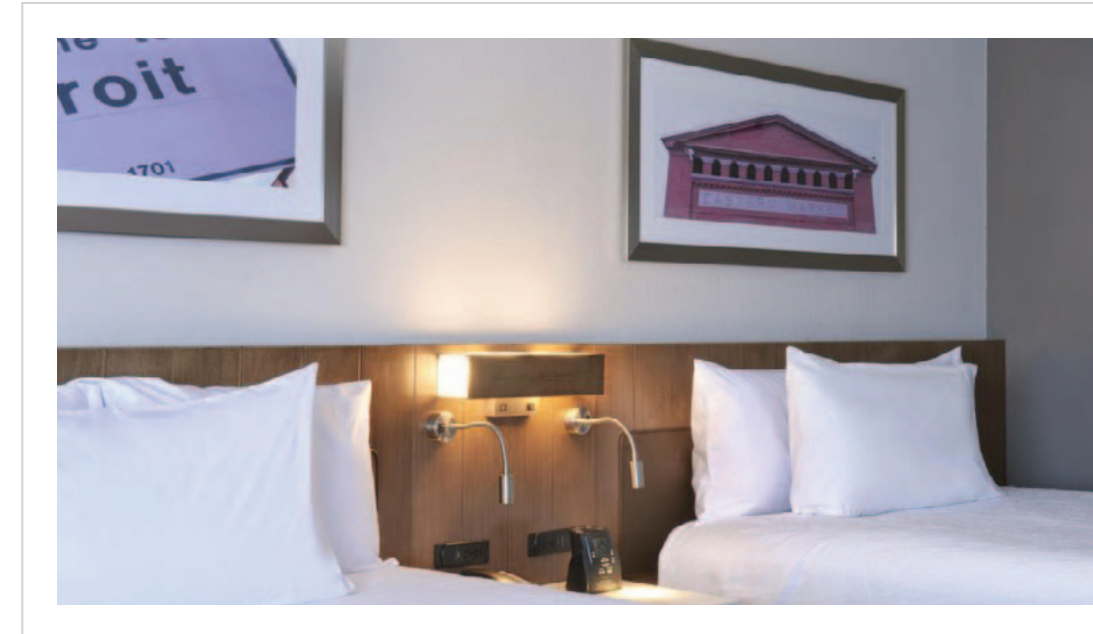

Hilton Garden Inn
Detroit, MI
Design Firm: Level 3 Design Group
Purchasing Firm: Diamond Interiors LA

Location / Type of Lighting:
Guestroom:
- Headboard Reading Lamp
- Headboard Sconce
- Entry Light
- Floor Lamp
- Desk Lamp
- Nightstand Lamp
Completion:
May 2017